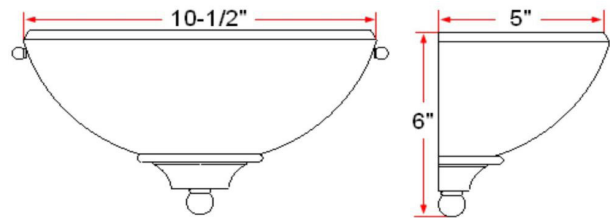

Millbridge 1-Light Wall Sconce
Satin Nickel

SPECIFICATIONS

MOUNTING:	Wall Mount	LED BRIGHTNESS (LUMENS):	N/A
SLOPED CEILING ADAPTABLE:	No	LED COLOR CORRELATED TEMPERATURE (CCT):	N/A
LAMP TYPE:	1 lamp 60W Incandescent Candelabra or LED Equivalent	LED COLOR RENDERING INDEX (CRI):	N/A
BULB INCLUDED:	No	LED EFFICACY:	N/A
WATTS PER BULB:	60W	LED AVERAGE RATED LIFE:	N/A
TOTAL WATTAGE:	60W	ENERGY EFFICIENT:	No
DIMMABLE:	Yes	LIGHTING AMPS:	N/A
MATERIAL CONSTRUCTION:	Steel	VOLTAGE:	120V
ASSEMBLED DIMENSIONS:	6" H x 10.5" L x 5" D		
WEIGHT:	2.05 lbs.		
BACKPLATE DIMENSIONS:	N/A		
CANOPY/PLATE DIMENSIONS:	N/A		
GLASS/SHADE DIMENSIONS:	5.18" H x 10.3" L x 4.25" D		
GLASS/SHADE MATERIAL:	Glass		
GLASS/SHADE TYPE:	Alabaster		
GLASS/SHADE COLOR:	White		