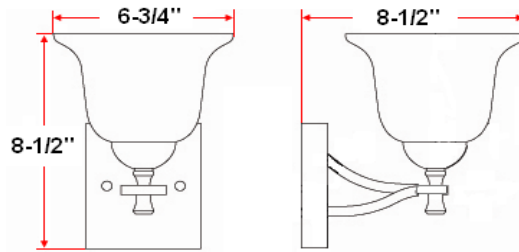

# IRONWOOD SB 1 LT Wall Mount

## Specifications

<b>Material Construction:</b>	Formed Steel
<b>Lens:</b>	Snow glass
<b>Lamp Type &amp; Wattage:</b>	One 60W, medium base incandescent lamp
<b>Mounting:</b>	Wall mounted; Suitable for up/down mounting
<b>Finish:</b>	Statuary Bronze
<b>Voltage:</b>	120V
<b>Weight:</b>	2.42 lbs
<b>Companion Fixtures:</b>	Chandeliers, wall/vanity lights, ceiling mounts, pendants

## Dimensions