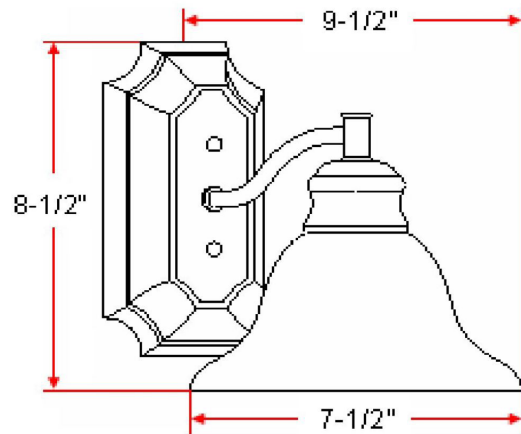

Bristol I-Light Wall Light
Oil Rubbed Bronze

SPECIFICATIONS

MOUNTING:	Wall Mount	LED BRIGHTNESS (LUMENS):	N/A
SLOPED CEILING ADAPTABLE:	No	LED COLOR CORRELATED TEMPERATURE (CCT):	N/A
LAMP TYPE 1:	1 lamp 60W Incandescent A19	LED COLOR RENDERING INDEX (CRI):	N/A
BULB INCLUDED:	No	LED EFFICACY:	N/A
WATTS PER BULB:	60W	LED AVERAGE RATED LIFE:	N/A
TOTAL WATTAGE:	60W	ENERGY EFFICIENT:	No
DIMMABLE:	Yes	LIGHTING AMPS:	N/A
MATERIAL CONSTRUCTION:	Steel	VOLTAGE:	120V
ASSEMBLED DIMENSIONS:	8.5" H x 7.5" L x 9.5" D		
WEIGHT:	2.75 lbs.		
BACKPLATE DIMENSIONS:	8" H x 4.5" W		
CANOPY/PLATE DIMENSIONS:	N/A		
GLASS/SHADE DIMENSIONS:	4.2" H x 7.5" L x 7.5" D		
GLASS/SHADE MATERIAL:	Glass		
GLASS/SHADE TYPE:	Tea Speckled		
GLASS/SHADE COLOR:	Amber		