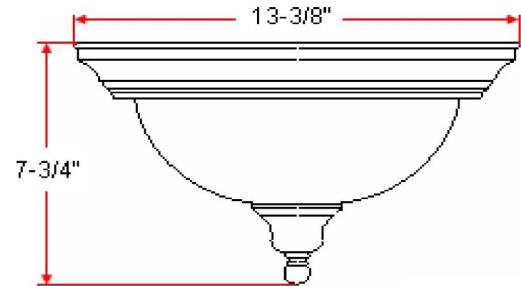

Bristol 2-Light Ceiling Light  
Oil Rubbed Bronze

SPECIFICATIONS

MOUNTING:	Flush Mount	LED BRIGHTNESS (LUMENS):	N/A
SLOPED CEILING ADAPTABLE:	No	LED COLOR CORRELATED TEMPERATURE (CCT):	N/A
LAMP TYPE 1:	2 lamps 60W Incandescent	LED COLOR RENDERING INDEX (CRI):	N/A
BULB INCLUDED:	No	LED EFFICACY:	N/A
WATTS PER BULB:	60W	LED AVERAGE RATED LIFE:	N/A
TOTAL WATTAGE:	120W	ENERGY EFFICIENT:	No
DIMMABLE:	Yes	LIGHTING AMPS:	N/A
MATERIAL CONSTRUCTION:	Steel	VOLTAGE:	120V
ASSEMBLED DIMENSIONS:	7.75" H x 13.3" L x 13.3" D		
WEIGHT:	4.86 lbs.		
BACKPLATE DIMENSIONS:	N/A		
CANOPY/PLATE DIMENSIONS:	N/A		
GLASS/SHADE DIMENSIONS:	3.54" H x 10" L x 10" D		
GLASS/SHADE MATERIAL:	Glass		
GLASS/SHADE TYPE:	Tea Speckled		
GLASS/SHADE COLOR:	Amber		