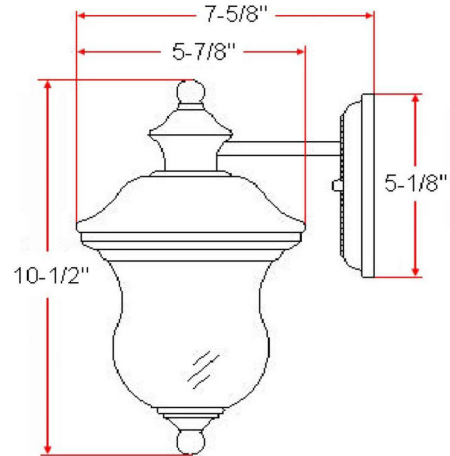

## SPECIFICATIONS

<b>MOUNTING:</b>	Wall Mount	<b>LED BRIGHTNESS (LUMENS):</b>	N/A
<b>SLOPED CEILING ADAPTABLE:</b>	No	<b>LED COLOR CORRELATED TEMPERATURE (CCT):</b>	N/A
<b>LAMP TYPE 1:</b>	1 lamp 60W Incandescent A19 Medium base bulb	<b>LED COLOR RENDERING INDEX (CRI):</b>	N/A
<b>BULB INCLUDED:</b>	No	<b>LED EFFICACY:</b>	N/A
<b>WATTS PER BULB:</b>	60W	<b>LED AVERAGE RATED LIFE:</b>	N/A
<b>TOTAL WATTAGE:</b>	60W	<b>ENERGY EFFICIENT:</b>	No
<b>DIMMABLE:</b>	Yes	<b>LIGHTING AMPS:</b>	N/A
<b>MATERIAL CONSTRUCTION:</b>	Steel	<b>VOLTAGE:</b>	120V
<b>ASSEMBLED DIMENSIONS:</b>	5.88" L x 10.5" H x 7.6" D		
<b>WEIGHT:</b>	2.16 lbs.		
<b>BACKPLATE DIMENSIONS:</b>	4.33" H x 4.33" W		
<b>CANOPY CEILING DIMENSIONS:</b>	N/A		
<b>GLASS/SHADE DIMENSIONS:</b>	N/A		
<b>GLASS/SHADE MATERIAL:</b>	Glass		
<b>GLASS/SHADE TYPE:</b>	Seedy		
<b>GLASS/SHADE COLOR:</b>	Clear		