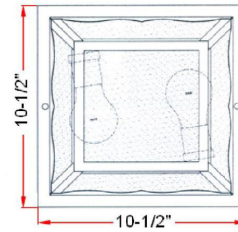

Two-Light Outdoor Ceiling Light
Black

SPECIFICATIONS

MOUNTING:	Flush Mount
SLOPED CEILING ADAPTABLE:	No
LAMP TYPE 1:	2 lamps 60W Incandescent A19 Medium base bulb
BULB INCLUDED:	No
WATTS PER BULB:	60W
TOTAL WATTAGE:	120W
DIMMABLE:	Yes
MATERIAL CONSTRUCTION:	Steel
ASSEMBLED DIMENSIONS:	10.5" L x 5.5" H x 10.5" D
WEIGHT:	4.02 lbs.

BACKPLATE DIMENSIONS:	N/A
CANOPY CEILING DIMENSIONS:	1.42" H x 10.16" W x 10.16" D
GLASS/SHADE DIMENSIONS:	4.02" H x 6.38" L x 8.5" D
GLASS/SHADE MATERIAL:	Glass
GLASS/SHADE TYPE:	Frosted
GLASS/SHADE COLOR:	N/A