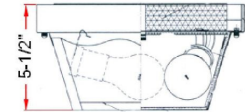

Two-Light Outdoor Ceiling Light
Black

SPECIFICATIONS

MOUNTING:	Flush Mount
SLOPED CEILING ADAPTABLE:	No
LAMP TYPE 1:	2 lamps 60W Incandescent A19 Medium base bulb
BULB INCLUDED:	No
WATTS PER BULB:	60W
TOTAL WATTAGE:	120W
DIMMABLE:	Yes
MATERIAL CONSTRUCTION:	Steel
ASSEMBLED DIMENSIONS:	10.5" L x 5.5" H x 10.5" D
WEIGHT:	4.02 lbs.

BACKPLATE DIMENSIONS:	N/A
CANOPY CEILING DIMENSIONS:	1.42" H x 10.16" W x 10.16" D
GLASS/SHADE DIMENSIONS:	4.02" H x 6.38" L x 8.5" D
GLASS/SHADE MATERIAL:	Glass
GLASS/SHADE TYPE:	Frosted
GLASS/SHADE COLOR:	N/A