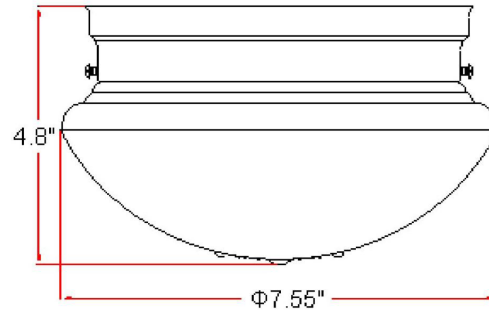

I-Light Ceiling Light

Polished Brass

SPECIFICATIONS

MOUNTING:	Flush Mount	LED BRIGHTNESS (LUMENS):	N/A
SLOPED CEILING ADAPTABLE:	No	LED COLOR CORRELATED TEMPERATURE (CCT):	N/A
LAMP TYPE 1:	1 lamp 60W Incandescent A19	LED COLOR RENDERING INDEX (CRI):	N/A
BULB INCLUDED:	No	LED EFFICACY:	N/A
WATTS PER BULB:	60W	LED AVERAGE RATED LIFE:	N/A
TOTAL WATTAGE:	60W	ENERGY EFFICIENT:	No
DIMMABLE:	Yes	LIGHTING AMPS:	N/A
MATERIAL CONSTRUCTION:	Steel	VOLTAGE:	120V
ASSEMBLED DIMENSIONS:	4.8" H x 7.55" L x 7.55" D		
WEIGHT:	2.13 lbs.		
BACKPLATE DIMENSIONS:	N/A		
CANOPY/PLATE DIMENSIONS:	N/A		
GLASS/SHADE DIMENSIONS:	4" H x 7.6" L x 7.6" D		
GLASS/SHADE MATERIAL:	Glass		
GLASS/SHADE TYPE:	Frosted		
GLASS/SHADE COLOR:	White		