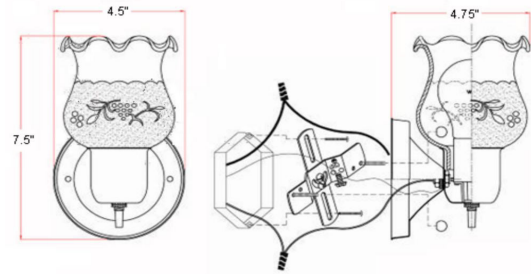

I-Light Wall Light
Polished Brass

SPECIFICATIONS

MOUNTING:	Wall Mount	LED BRIGHTNESS (LUMENS):	N/A
SLOPED CEILING ADAPTABLE:	No	LED COLOR CORRELATED TEMPERATURE (CCT):	N/A
LAMP TYPE 1:	1 lamp 60W Incandescent A19	LED COLOR RENDERING INDEX (CRI):	N/A
BULB INCLUDED:	No	LED EFFICACY:	N/A
WATTS PER BULB:	60W	LED AVERAGE RATED LIFE:	N/A
TOTAL WATTAGE:	60W	ENERGY EFFICIENT:	No
DIMMABLE:	Yes	LIGHTING AMPS:	0.5
MATERIAL CONSTRUCTION:	Steel	VOLTAGE:	120V
ASSEMBLED DIMENSIONS:	7.5" H x 4.5" L x 4.75" D		
WEIGHT:	1.22 lbs.		
BACKPLATE DIMENSIONS:	4.57" H x 4.57" W		
CANOPY/PLATE DIMENSIONS:	N/A		
GLASS/SHADE DIMENSIONS:	4.92" H x " L x 4.06" D		
GLASS/SHADE MATERIAL:	Glass		
GLASS/SHADE TYPE:	Frosted		
GLASS/SHADE COLOR:	White		