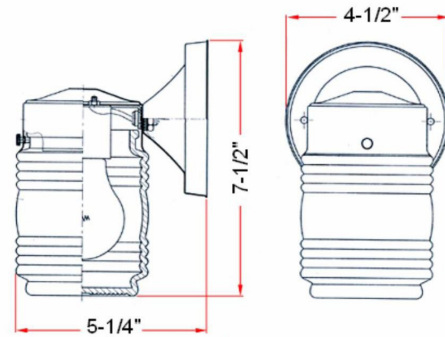

Jelly Jar I-Light Outdoor Wall Light White

SPECIFICATIONS

MOUNTING:	Wall Mount	LED BRIGHTNESS (LUMENS):	N/A
SLOPED CEILING ADAPTABLE:	No	LED COLOR CORRELATED TEMPERATURE (CCT):	N/A
LAMP TYPE 1:	1 lamp 60W Incandescent A19 Medium base bulb	LED COLOR RENDERING INDEX (CRI):	N/A
BULB INCLUDED:	No	LED EFFICACY:	N/A
WATTS PER BULB:	60W	LED AVERAGE RATED LIFE:	N/A
TOTAL WATTAGE:	60W	ENERGY EFFICIENT:	No
DIMMABLE:	Yes	LIGHTING AMPS:	0.5
MATERIAL CONSTRUCTION:	Steel	VOLTAGE:	120V
ASSEMBLED DIMENSIONS:	4.5" L x 7.5" H x 5.25" D		
WEIGHT:	1.45 lbs.		
BACKPLATE DIMENSIONS:	4.57" H x 4.57" W		
CANOPY CEILING DIMENSIONS:	N/A		
GLASS/SHADE DIMENSIONS:	5.13" H x 4.75" L x 4.75" D		
GLASS/SHADE MATERIAL:	Glass		
GLASS/SHADE TYPE:	Clear		
GLASS/SHADE COLOR:	Clear		