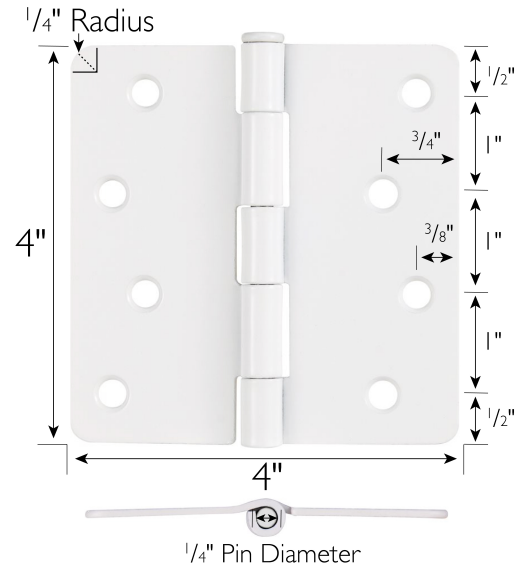

8-Hole 4" x 4", 1/4" Radius Door Hinge 6-Pack

Painted White

SPECIFICATIONS

MATERIAL CONSTRUCTION:	Steel
MOUNTING HARDWARE INCLUDED:	Yes
TOOLS NEEDED FOR INSTALLATION:	Screwdriver
ASSEMBLED DIMENSIONS:	4" H x 4" L x 0.125" D
ASSEMBLED WEIGHT:	3.24 lbs.
CROSS BORE:	N/A
CORNER RADIUS:	1/4"
PROJECTION:	N/A
HINGE TYPE:	Butt Hinge
NUMBER OF HOOKS:	N/A