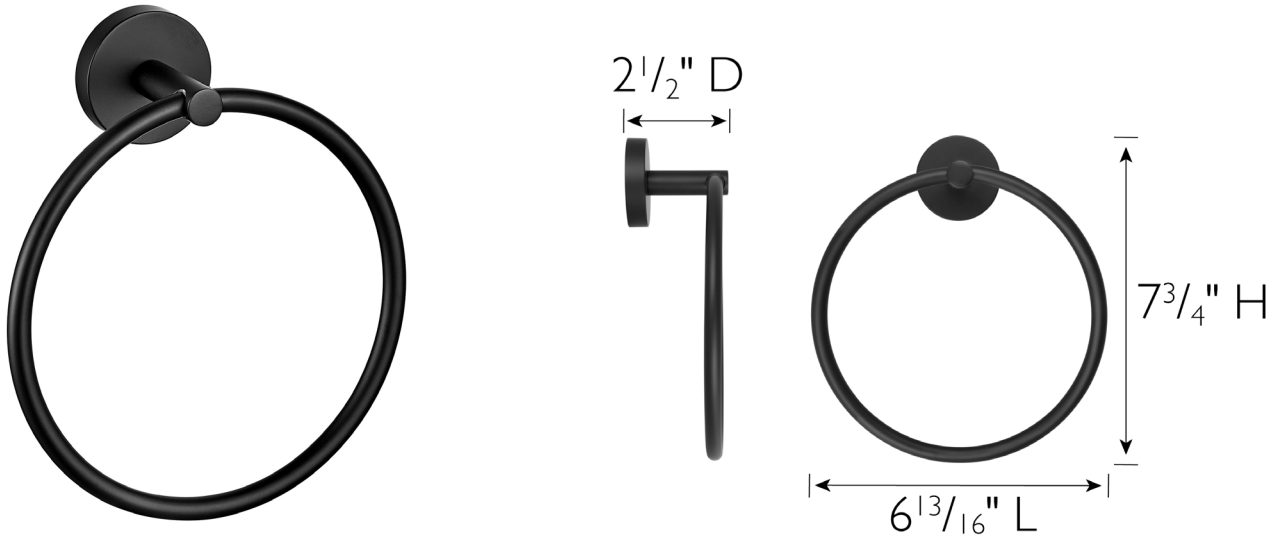

Graz Park Towel Ring
Matte Black

SPECIFICATIONS

MATERIAL CONSTRUCTION:	Zinc
PVD FINISH:	No
ASSEMBLY REQUIRED:	No
TOOLS NEEDED FOR INSTALLATION:	Screwdriver
ASSEMBLED DIMENSIONS:	6 ¹³ / ₁₆ " L x 7 ³ / ₄ " H x 2 ¹ / ₂ " D
ASSEMBLED WEIGHT:	0.68 lbs.
SCREWS INCLUDED:	Yes
DRYWALL ANCHORS INCLUDED:	Yes