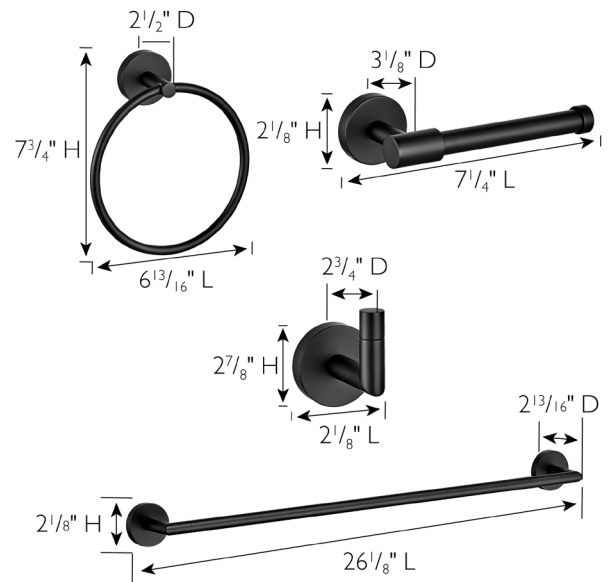

Graz Park 4-Piece Bathroom Accessory Kit
Matte Black

SPECIFICATIONS

MATERIAL CONSTRUCTION:	Zinc
PVD FINISH:	No
ASSEMBLY REQUIRED:	No
TOOLS NEEDED FOR INSTALLATION:	Screwdriver
ASSEMBLED WEIGHT:	5 lbs.
SCREWS INCLUDED:	Yes
DRYWALL ANCHORS INCLUDED:	Yes