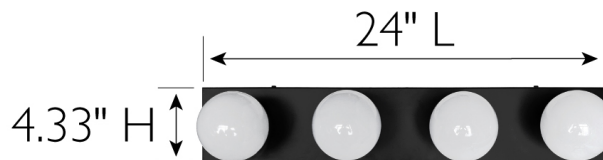

4-Light Indoor Dimmable Vanity Light Matte Black

2" Depth Without Bulb

SPECIFICATIONS

MOUNTING:	Wall Mount	LED BRIGHTNESS (LUMENS):	N/A
SLOPED CEILING ADAPTABLE:	No	LED COLOR CORRELATED TEMPERATURE (CCT):	N/A
LAMP TYPE 1:	Incandescent	LED COLOR RENDERING INDEX (CRI):	N/A
BULB INCLUDED:	No	LED EFFICACY:	N/A
WATTS PER BULB:	60W	LED AVERAGE RATED LIFE:	N/A
TOTAL WATTAGE:	240W	ENERGY EFFICIENT:	No
DIMMABLE:	Yes	LIGHTING AMPS:	2
MATERIAL CONSTRUCTION:	Iron	VOLTAGE:	120V
ASSEMBLED DIMENSIONS:	4.33" H x 24" L x 2" D		
WEIGHT:	3 lbs.		
BACKPLATE DIMENSIONS:	4.33" H x 24" W x .80" D		
CANOPY/PLATE DIMENSIONS:	N/A		
GLASS/SHADE DIMENSIONS:	N/A		
GLASS/SHADE MATERIAL:	N/A		
GLASS/SHADE TYPE:	N/A		
GLASS/SHADE COLOR:	N/A		