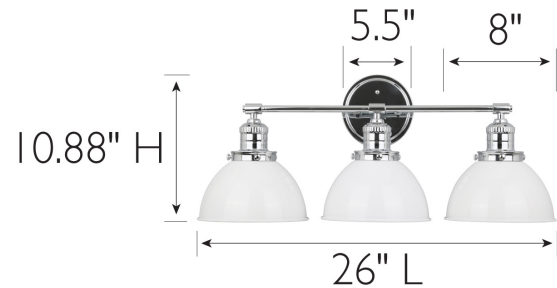

## Savannah 3-Light Vanity Light White and Satin Gold

### SPECIFICATIONS

MOUNTING:	Wall Mount	LED BRIGHTNESS (LUMENS):	N/A
SLOPED CEILING ADAPTABLE:	N/A	LED COLOR CORRELATED TEMPERATURE (CCT):	N/A
LAMP TYPE 1:	Incandescent	LED COLOR RENDERING INDEX (CRI):	N/A
BULB INCLUDED:	No	LED EFFICACY:	N/A
WATTS PER BULB:	60W	LED AVERAGE RATED LIFE:	N/A
TOTAL WATTAGE:	180W	ENERGY EFFICIENT:	No
DIMMABLE:	Yes	LIGHTING AMPS:	1.5
MATERIAL CONSTRUCTION:	Steel	VOLTAGE:	120V
ASSEMBLED DIMENSIONS:	10.88" H x 26" L x 9" D		
WEIGHT:	4.63 lbs.		
BACKPLATE DIMENSIONS:	5.5" H x 5.5" W x 1" D		
CANOPY/PLATE DIMENSIONS:	N/A		
GLASS/SHADE DIMENSIONS:	4.75" H x 8" L x 8" D		
GLASS/SHADE MATERIAL:	Metal		
GLASS/SHADE TYPE:	Metal		
GLASS/SHADE COLOR:	White		