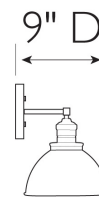

### SPECIFICATIONS

MOUNTING:	Wall Mount	LED BRIGHTNESS (LUMENS):	N/A
SLOPED CEILING ADAPTABLE:	N/A	LED COLOR CORRELATED TEMPERATURE (CCT):	N/A
LAMP TYPE 1:	Incandescent	LED COLOR RENDERING INDEX (CRI):	N/A
BULB INCLUDED:	No	LED EFFICACY:	N/A
WATTS PER BULB:	60W	LED AVERAGE RATED LIFE:	N/A
TOTAL WATTAGE:	180W	ENERGY EFFICIENT:	No
DIMMABLE:	Yes	LIGHTING AMPS:	1.5
MATERIAL CONSTRUCTION:	Steel	VOLTAGE:	120V
ASSEMBLED DIMENSIONS:	10.88" H x 26" L x 9" D		
WEIGHT:	4.63 lbs.		
BACKPLATE DIMENSIONS:	5.5" H x 5.5" W x 1" D		
CANOPY/PLATE DIMENSIONS:	N/A		
GLASS/SHADE DIMENSIONS:	4.75" H x 8" L x 8" D		
GLASS/SHADE MATERIAL:	Metal		
GLASS/SHADE TYPE:	Metal		
GLASS/SHADE COLOR:	White		