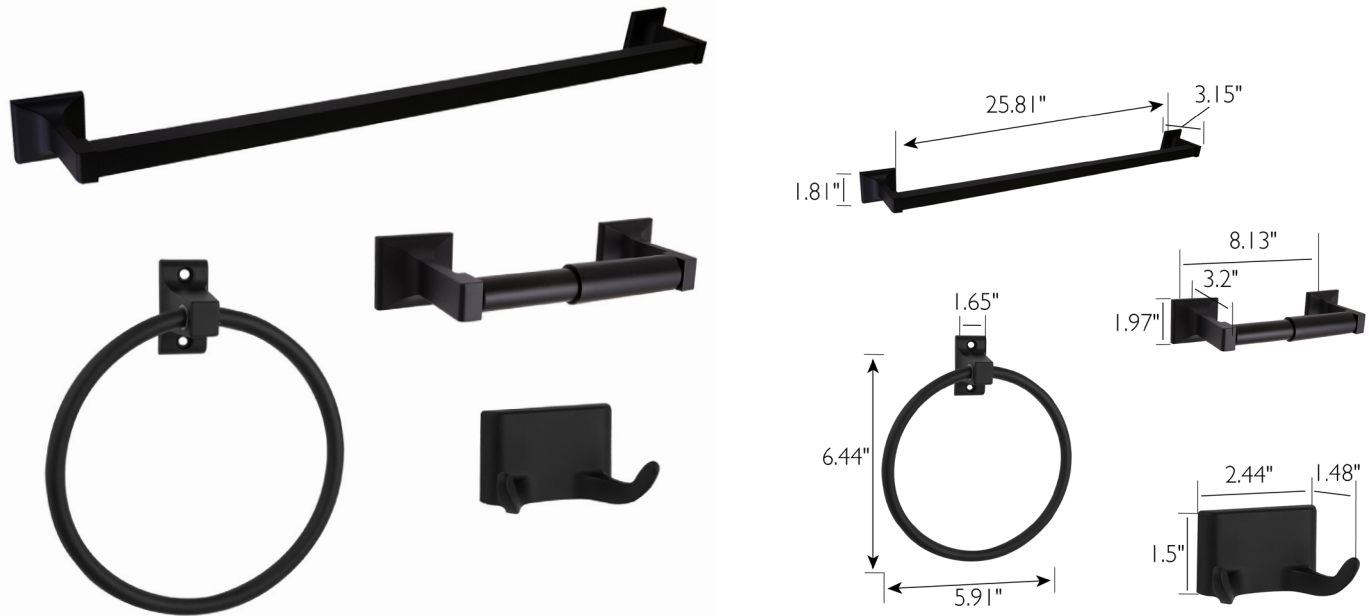

Millbridge 4-Piece Bathroom Accessory Kit

Matte Black

SPECIFICATIONS

MATERIAL CONSTRUCTION:	Zinc
ASSEMBLY REQUIRED:	No
TOOLS NEEDED FOR INSTALLATION:	Screwdriver
TOWEL BAR DIMENSIONS:	1.81" H x 25.81" L x 3.15" D
TOWEL RING DIMENSIONS:	6.44" H x 5.91" L x 1.65" D
ROBE HOOK DIMENSIONS:	1.5" H x 2.44" L x 1.48" D
TOILET PAPER HOLDER DIMENSIONS:	1.97" H x 8.13" L x 3.2" D
ASSEMBLED WEIGHT:	23.32 lbs.
SCREWS INCLUDED:	Yes
DRYWALL ANCHORS INCLUDED:	Yes