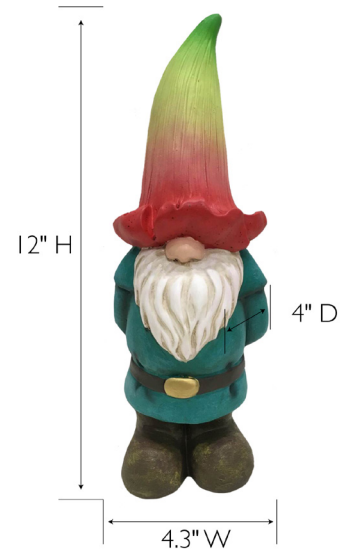

## Sonny the Gnome with Flower Hat Figurine Statue

### SPECIFICATIONS

MATERIAL CONSTRUCTION:	Polyresin
WEIGHT:	1.2 lbs.
DIMENSIONS:	12" H x 4.3"W x 4" D

TYPE:  
JOB:  
ORDER CODE:  
APPROVALS: