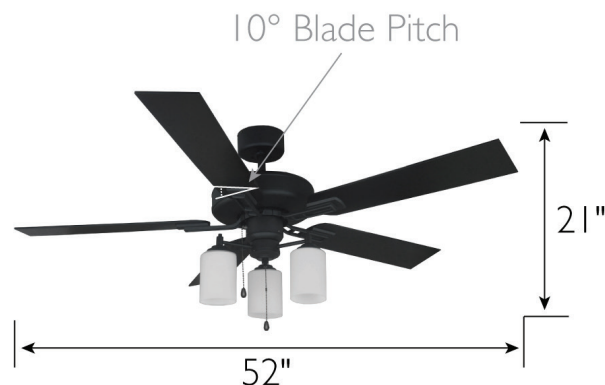

Aubrey 3-Light LED Ceiling Fan 52" Matte Black

SPECIFICATIONS

MOUNTING TYPE:	Tri Mount	DOWNROD DIAMETER:	0.85"
SLOPED CEILING ADAPTABLE:	Yes	DOWNROD I LENGTH:	4"
FINISH:	Matte Black	LIGHT KIT INCLUDED:	Yes
BLADE COLOR:	Black/Light Maple	LAMP TYPE:	3 lamps, 4.5 W E12 based candelabra LED bulbs
MATERIAL CONSTRUCTION:	Steel	LED BRIGHTNESS (LUMENS):	350
ASSEMBLED DIMENSIONS:	52" L x 21" H x 52" D	LED COLOR CORRELATED TEMPERATURE (CCT):	3000
ASSEMBLED WEIGHT:	17.14 lbs.	LED COLOR RENDERING INDEX (CRI):	80
MAX HEIGHT:	21"	GLASS/SHADE MATERIAL:	Glass
MIN HEIGHT:	16.5"	GLASS/SHADE TYPE & COLOR:	Frosted White
DISTANCE FROM CEILING:	Bottom of fan light kit: 21" Bottom of fan housing: 10"	CANOPY/PLATE SHAPE:	Round
NUMBER OF SPEEDS:	3	CANOPY/PLATE DIMENSIONS:	2.4" H x 5.1" L x 5.1" D
TYPE OF CONTROLLER:	Pull Chain	VOLTAGE:	120V
AIR FLOW EFFICIENCY:	82		
WEIGHTED-AVG. AIR FLOW (CFM):	2692 CFM		
ENERGY USAGE (FAN ONLY):	33W		
MOTOR SIZE:	153X12, reversible		
RPMS:	Low: 62, High: 154		
AMPS:	Low: 0.23, High: 0.45		