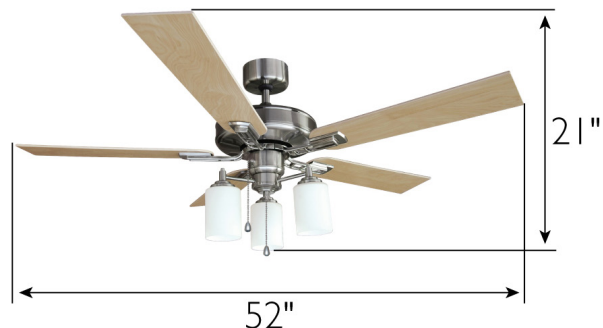

Aubrey 3-Light LED Ceiling Fan 52"  
Satin Nickel

SPECIFICATIONS

MOUNTING TYPE:	Tri Mount	DOWNROD DIAMETER:	0.85"
SLOPED CEILING ADAPTABLE:	No	DOWNROD 1 LENGTH:	4"
FINISH:	Satin Nickel	DOWNROD 2 LENGTH:	N/A
BLADE COLOR:	Redwood/Light Maple	LIGHT KIT INCLUDED:	Yes
MATERIAL CONSTRUCTION:	Steel	LAMP TYPE:	3 lamps, 3 x 4.5 W, E12 based LED
ASSEMBLED DIMENSIONS:	52" L x 21" H x 52" D	LED BRIGHTNESS (LUMENS):	350
ASSEMBLED WEIGHT:	17.14 lbs.	LED COLOR CORRELATED TEMPERATURE (CCT):	3000
MAX HEIGHT:	21"	LED COLOR RENDERING INDEX (CRI):	80
MIN HEIGHT:	18"	GLASS/SHADE MATERIAL:	Glass
DISTANCE FROM CEILING:	Bottom of fan light kit: 21" Bottom of fan housing: 10"	GLASS/SHADE TYPE & COLOR:	Frosted White
NUMBER OF SPEEDS:	3	CANOPY/PLATE SHAPE:	Round
TYPE OF CONTROLLER:	Pull Chain	CANOPY/PLATE DIMENSIONS:	2.4" H x 5.1" L x 5.1" D
AIR FLOW EFFICIENCY:	72	VOLTAGE:	110-127V
AIR FLOW AT HIGH SPEED (CFM):	3748 CFM		
ENERGY USAGE (FAN ONLY):	52 W		
MOTOR SIZE:	153X12, reversible		
RPMS:	Low: 63, High: 150		
AMPS:	Low: 0.23, High: 0.45		