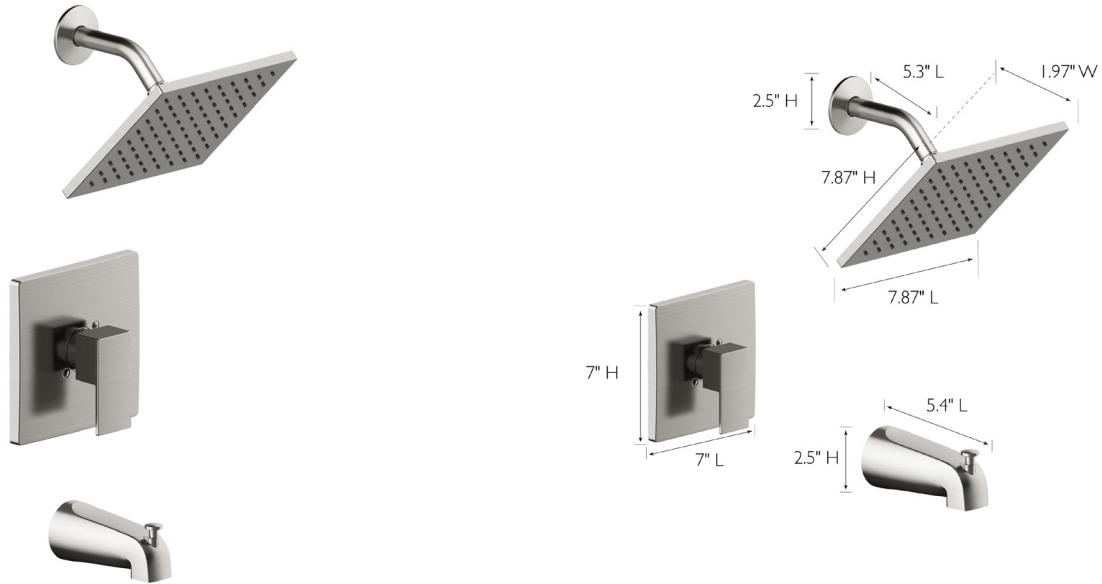

Karsen II Bath and Shower Trim with Valve

Satin Nickel

SPECIFICATIONS

MATERIAL:	Zinc/Brass	WEIGHT:	4 lbs.
HANDLE MATERIAL:	Zinc	PVD FINISH:	No
CARTRIDGE MATERIAL:	Ceramic	ESCUTCHEON INCLUDED:	Yes
WATERWAY MATERIAL:	Hybrid	VALVE INCLUDED:	Yes
VALVE MATERIAL:	Brass	PRESSURE BALANCED VALVE:	Yes
FLOW RATE:	1.8 GPM	SHOWER HEAD FUNCTIONS (QTY):	1
LOW FLOW:	Yes	SHOWER HEAD NOZZLE TYPE:	Raised
HANDLES CONFIGURATION:	Single Handle	SHOWER HEAD SHAPE:	Square
HANDLE REACH:	N/A	SHOWER HEAD PUSH BUTTON:	No
QUICK ATTACH INCLUDED:	No	TUB SPOUT DIVERTER INCLUDED:	Yes
DIMENSIONS FOR SHOWER ARM:	2.5" H x 5.3" L		
DIMENSIONS FOR SHOWER HEAD:	7.87" H x 7.87" L		
DIMENSIONS FOR TRIM:	7" H x 7" L		
DIMENSIONS FOR SPOUT:	2.4" H x 5.4" L		