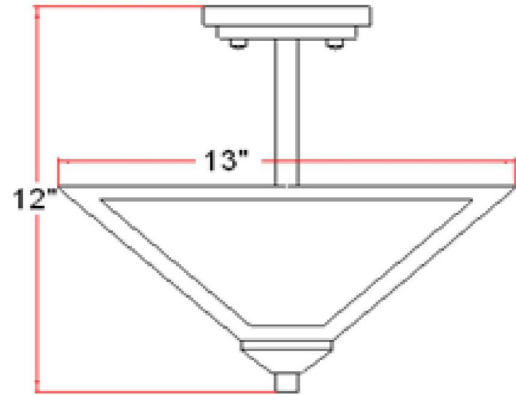

Torino 2-Light Semi Flush Mount Ceiling Light

Satin Nickel

SPECIFICATIONS

MOUNTING:	Semi Flush Mount	LED BRIGHTNESS (LUMENS):	N/A
SLOPED CEILING ADAPTABLE:	No	LED COLOR CORRELATED TEMPERATURE (CCT):	N/A
LAMP TYPE 1:	2 lamps 60W Incandescent	LED COLOR RENDERING INDEX (CRI):	N/A
BULB INCLUDED:	No	LED EFFICACY:	N/A
WATTS PER BULB:	60W	LED AVERAGE RATED LIFE:	N/A
TOTAL WATTAGE:	120W	ENERGY EFFICIENT:	No
DIMMABLE:	Yes	LIGHTING AMPS:	N/A
MATERIAL CONSTRUCTION:	Steel	VOLTAGE:	120V
ASSEMBLED DIMENSIONS:	12" H x 13" L x 13" D		
WEIGHT:	7.24 lbs.		
BACKPLATE DIMENSIONS:	N/A		
CANOPY/PLATE DIMENSIONS:	N/A		
GLASS/SHADE DIMENSIONS:	13" L x 13" W		
GLASS/SHADE MATERIAL:	Glass		
GLASS/SHADE TYPE:	Snow		
GLASS/SHADE COLOR:	White		