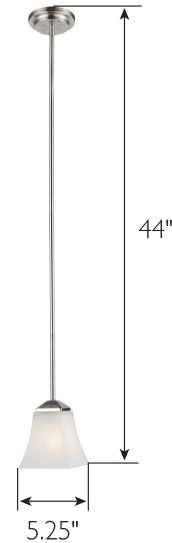

Torino I-Light Mini Pendant Light
Polished Nickel

SPECIFICATIONS

MOUNTING:	Pendant	LED BRIGHTNESS (LUMENS):	N/A
SLOPED CEILING ADAPTABLE:	Yes	LED COLOR CORRELATED TEMPERATURE (CCT):	N/A
LAMP TYPE I:	1 lamp 60W Incandescent medium base bulb	LED COLOR RENDERING INDEX (CRI):	N/A
BULB INCLUDED:	No	LED EFFICACY:	N/A
WATTS PER BULB:	60W	LED AVERAGE RATED LIFE:	N/A
TOTAL WATTAGE:	60W	ENERGY EFFICIENT:	No
DIMMABLE:	Yes	LIGHTING AMPS:	N/A
MATERIAL CONSTRUCTION:	Steel	VOLTAGE:	120V
ASSEMBLED DIMENSIONS:	44" H x 5.25" L x 5.25" D		
WEIGHT:	3.08 lbs.		
BACKPLATE DIMENSIONS:	N/A		
CANOPY/PLATE DIMENSIONS:	5.12" L x 5.12" W		
GLASS/SHADE DIMENSIONS:	5" H x 5" L x 5" D		
GLASS/SHADE MATERIAL:	Glass		
GLASS/SHADE TYPE:	Snow		
GLASS/SHADE COLOR:	White		