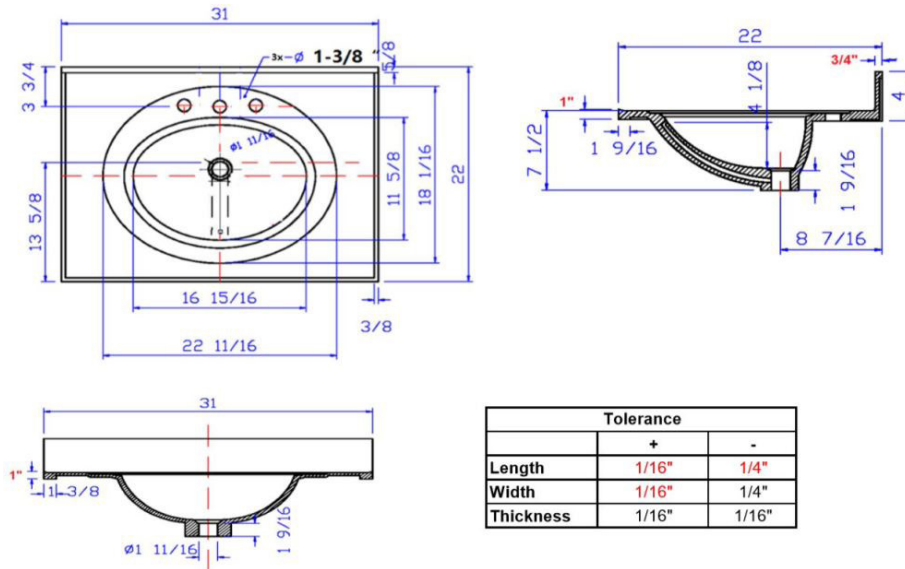

Cultured Marble 8" Widespread Vanity Top 31x22
Solid White

SPECIFICATIONS

MATERIAL:	Cultured Marble
TOOLS NEEDED FOR INSTALLATION:	100% silicone
ASSEMBLED DIMENSIONS:	11.09" H x 31" L x 22" D
ASSEMBLED WEIGHT:	39.78 lbs.
FAUCET TYPE:	Lav Widespread
NUMBER OF MOUNTING HOLES:	3
BOWL MATERIAL:	Cultured Marble
BACK SPLASH INCLUDED:	Yes
COLOR:	Solid White
NUMBER OF BOWLS:	1
BOWL DIMENSIONS:	5.63" H x 11.69" W x 17.13" D
BOWL SHAPE:	Oval
SINK THICKNESS:	0.98"
MOUNTING TYPE:	Integrated
OVERFLOW HOLE:	Yes