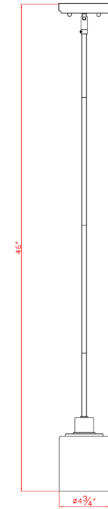

Aubrey I-Light LED Mini Pendant  
Satin Nickel

**SPECIFICATIONS**

<b>MOUNTING:</b>	Flush Mount	<b>LED BRIGHTNESS (LUMENS):</b>	600
<b>SLOPED CEILING ADAPTABLE:</b>	Yes	<b>LED COLOR CORRELATED TEMPERATURE (CCT):</b>	2800K
<b>LAMP TYPE 1:</b>	1 lamp 10W LED	<b>LED COLOR RENDERING INDEX (CRI):</b>	>80
<b>BULB INCLUDED:</b>	Yes	<b>LED EFFICACY:</b>	60
<b>WATTS PER BULB:</b>	10W	<b>LED AVERAGE RATED LIFE:</b>	40000 hours
<b>TOTAL WATTAGE:</b>	10W	<b>ENERGY EFFICIENT:</b>	Yes
<b>DIMMABLE:</b>	Yes	<b>LIGHTING AMPS:</b>	N/A
<b>MATERIAL CONSTRUCTION:</b>	Iron	<b>VOLTAGE:</b>	120V
<b>ASSEMBLED DIMENSIONS:</b>	46" H x 4.75" L x 4.75" D		
<b>WEIGHT:</b>	2.50 lbs.		
<b>BACKPLATE DIMENSIONS:</b>	N/A		
<b>CANOPY/PLATE DIMENSIONS:</b>	1" H x 5" D		
<b>GLASS/SHADE DIMENSIONS:</b>	5.3" H x 4.75" L x 4.75" D		
<b>GLASS/SHADE MATERIAL:</b>	Glass		
<b>GLASS/SHADE TYPE:</b>	Frosted		
<b>GLASS/SHADE COLOR:</b>	White		