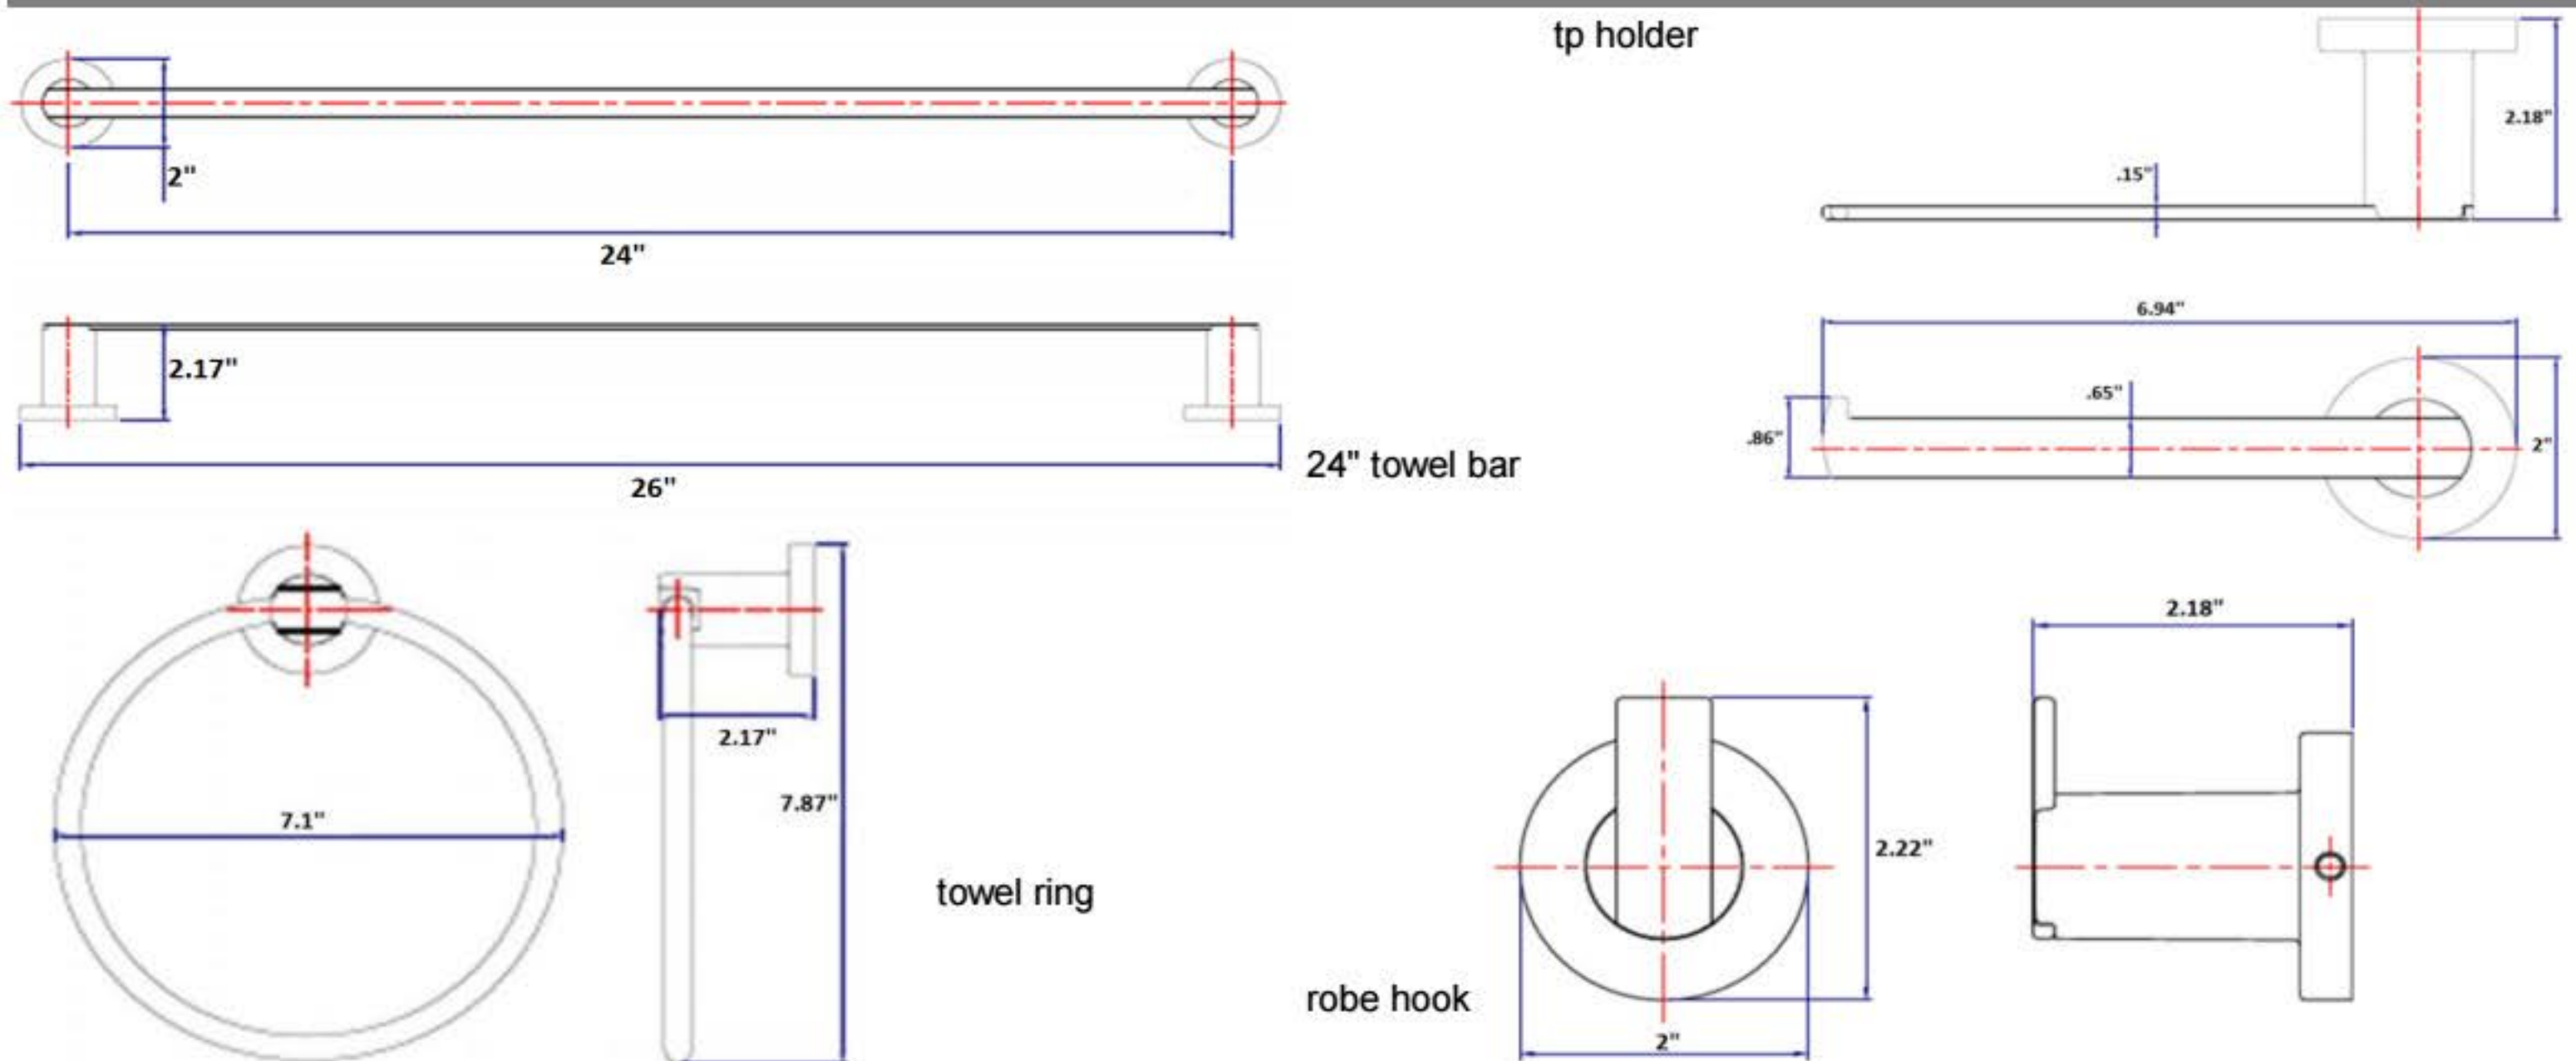

EASTPORT Bath Accessories Collection

Specifications

Material Content zinc base & steel bar/aluminum ring
Installation hardware included

Dimensions

Warranty & Compliances

Warranty 1 Year Limited Warranty

Order Codes & Finishes/Colors

	24" towel bar	robe hook	
Polished Chrome (US26)	581553	581587	TRU MATCH
Satin Nickel (US15)	581595	581629	TRU MATCH
	towel ring	tp holder	
Polished Chrome (US26)	581561	581579	TRU MATCH
Satin Nickel (US15)	581603	581611	TRU MATCH