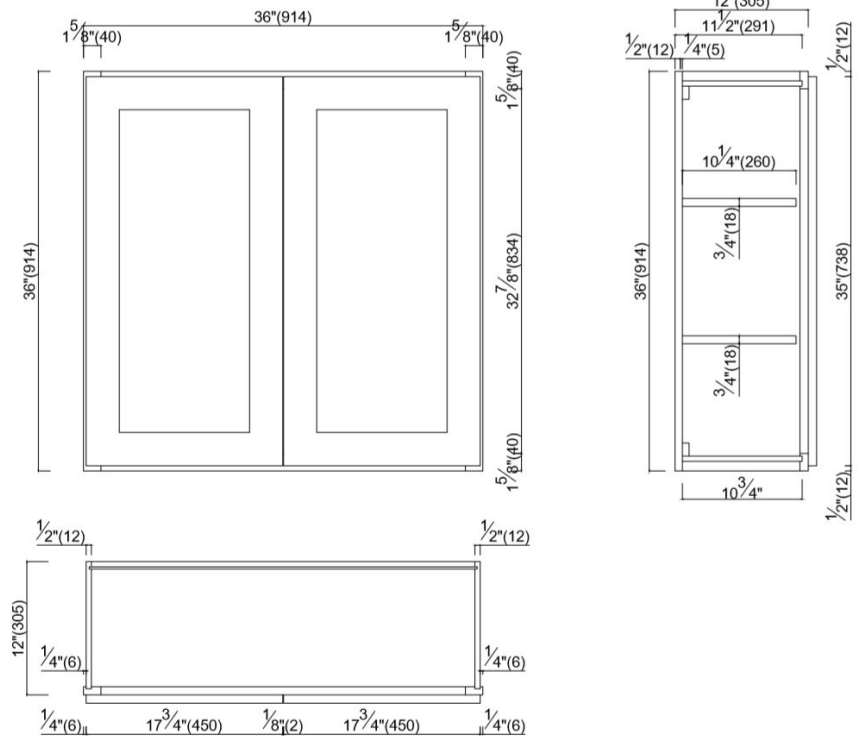

Brookings Unassembled Shaker Wall Kitchen Cabinet 36x36x12 White

SPECIFICATIONS

MATERIAL CONSTRUCTION:	Wood	NUMBER OF SHELVES:	2
WOOD SPECIES:	Maple	SHELF STYLE:	Wood
ASSEMBLED DIMENSIONS:	36" H x 36" L x 12" D	ADJUSTIBLE SHELVES:	Yes
ASSEMBLED WEIGHT:	60.39 lbs.	SHELF ADJUSTIBILITY INCREMENTS:	2.5"
KITCHEN CABINET TYPE:	Wall	SHELF DIMENSIONS:	34.75" W x 10.25" D
MOUNTING TYPE:	Wall Mount	SHELF THICKNESS:	0.75"
CONSTRUCTION TYPE:	Face Frame	SHELF MATERIAL:	Plywood; Wood
HINGE STYLE:	Soft Close	FACE FRAME MATERIAL:	HDF
DOOR STYLE:	2 Solid wood frame shaker doors, reversible	SIDES MATERIAL:	Plywood
DRAWER DIMENSIONS 1:	N/A	BOTTOM MATERIAL:	Plywood
DRAWER DIMENSIONS 2:	N/A	BACK PANEL MATERIAL:	Plywood
DRAWER DIMENSIONS 3:	N/A	BACK BRACE MATERIAL:	Wood
DWR BOX MATERIAL:	N/A	TOE KICK INSET WIDTH:	N/A
DWR CONSTRUCTION:	N/A	TOOLS NEEDED FOR INSTALLATION:	Phillips Screwdriver Mallet Wood Glue
DWR GLIDE:	N/A	FASTENER TYPE:	Wood screws, various
FAKE DWR QTY:	0		
FAKE DWR LOCATION:	N/A		