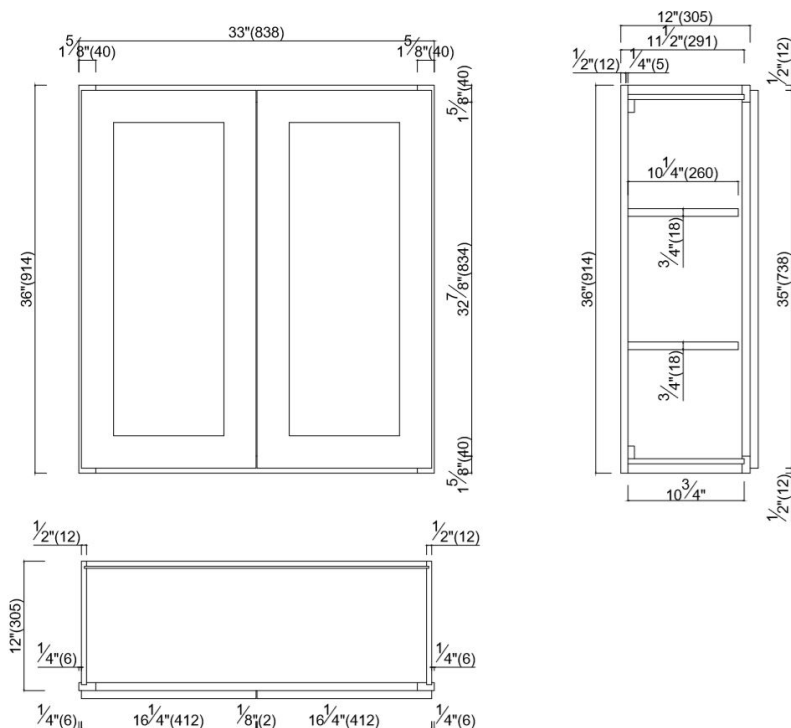

## Brookings Unassembled Shaker Wall Kitchen Cabinet 33x36x12 White

### SPECIFICATIONS

<b>MATERIAL CONSTRUCTION:</b>	Wood	<b>NUMBER OF SHELVES:</b>	2
<b>WOOD SPECIES:</b>	Maple	<b>SHELF STYLE:</b>	Wood
<b>ASSEMBLED DIMENSIONS:</b>	36" H x 33" L x 12" D	<b>ADJUSTIBLE SHELVES:</b>	Yes
<b>ASSEMBLED WEIGHT:</b>	57.42 lbs.	<b>SHELF ADJUSTIBILITY INCREMENTS:</b>	2.5"
<b>KITCHEN CABINET TYPE:</b>	Wall	<b>SHELF DIMENSIONS:</b>	31.75" W x 10.25" D
<b>MOUNTING TYPE:</b>	Wall Mount	<b>SHELF THICKNESS:</b>	0.75"
<b>CONSTRUCTION TYPE:</b>	Face Frame	<b>SHELF MATERIAL:</b>	Plywood; Wood
<b>HINGE STYLE:</b>	Soft Close	<b>FACE FRAME MATERIAL:</b>	HDF
<b>DOOR STYLE:</b>	2 Solid wood frame shaker doors, reversible	<b>SIDES MATERIAL:</b>	Plywood
<b>DRAWER DIMENSIONS 1:</b>	N/A	<b>BOTTOM MATERIAL:</b>	Plywood
<b>DRAWER DIMENSIONS 2:</b>	N/A	<b>BACK PANEL MATERIAL:</b>	Plywood
<b>DRAWER DIMENSIONS 3:</b>	N/A	<b>BACK BRACE MATERIAL:</b>	Wood
<b>DWR BOX MATERIAL:</b>	N/A	<b>TOE KICK INSET WIDTH:</b>	N/A
<b>DWR CONSTRUCTION:</b>	N/A	<b>TOOLS NEEDED FOR INSTALLATION:</b>	Phillips Screwdriver Mallet Wood Glue
<b>DWR GLIDE:</b>	N/A	<b>FASTENER TYPE:</b>	Wood screws, various
<b>FAKE DWR QTY:</b>	0		
<b>FAKE DWR LOCATION:</b>	N/A		