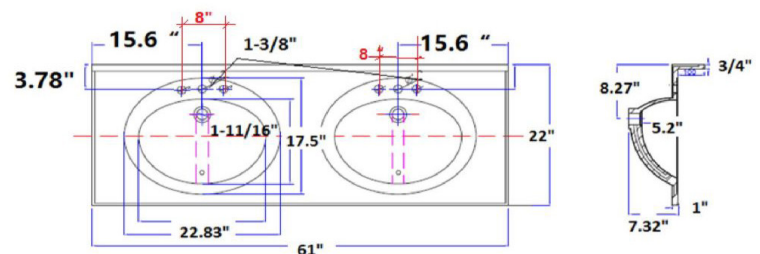

61" Cultured Marble Double Vanity Top
Solid White

SPECIFICATIONS

MATERIAL:	Cultured Marble
TOOLS NEEDED FOR INSTALLATION:	100% Silicone
ASSEMBLED DIMENSIONS:	11.09 in H x 61 in W x 22 in D
ASSEMBLED WEIGHT:	89.13 lbs
NUMBER OF MOUNTING HOLES:	3
BOWL MATERIAL:	Cultured Marble
BACK SPLASH INCLUDED:	Yes
NUMBER OF BOWLS:	2
BOWL DIMENSIONS:	5.63 in H x 12.4 in W x 18.7 in D
BOWL SHAPE:	Oval
SINK THICKNESS:	0.98in
MOUNTING TYPE:	Integrated
OVERFLOW HOLE:	Yes
VANITY TOP COLOR:	Solid White
FAUCET TYPE:	Widespread