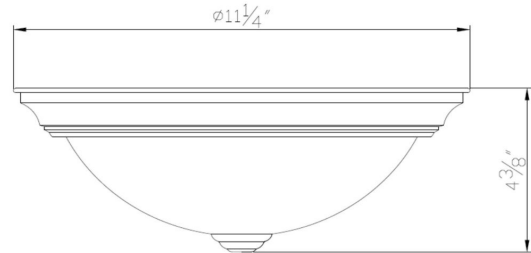

Hays 2-Pack LED 11" Ceiling Lights  
Satin Nickel

SPECIFICATIONS

MOUNTING:	Flush Mount	LED BRIGHTNESS (LUMENS):	1282
SLOPED CEILING ADAPTABLE:	No	LED COLOR CORRELATED TEMPERATURE (CCT):	3000K
LAMP TYPE 1:	1 lamp 17W LED	LED COLOR RENDERING INDEX (CRI):	80
BULB INCLUDED:	No	LED EFFICACY:	78.53
WATTS PER BULB:	17W	LED AVERAGE RATED LIFE:	50000 hours
TOTAL WATTAGE:	17W	ENERGY EFFICIENT:	Yes
DIMMABLE:	No	LIGHTING AMPS:	N/A
MATERIAL CONSTRUCTION:	Steel	VOLTAGE:	120V
ASSEMBLED DIMENSIONS:	4.375" H x 11.25" L x 11.25" D		
WEIGHT:	4.00 lbs.		
BACKPLATE DIMENSIONS:	N/A		
CANOPY/PLATE DIMENSIONS:	N/A		
GLASS/SHADE DIMENSIONS:	2.9" H x 8.5" L x 8.5" D		
GLASS/SHADE MATERIAL:	Glass		
GLASS/SHADE TYPE:	Frosted		
GLASS/SHADE COLOR:	White		