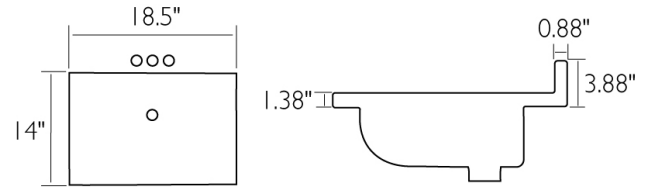

61" Cultured Marble Camilla Double Bowl Vanity Top Solid White

SPECIFICATIONS

MATERIAL:	Cultured Marble
TOOLS NEEDED FOR INSTALLATION:	100% silicone
ASSEMBLED DIMENSIONS:	12.5" H x 61" L x 22" D
ASSEMBLED WEIGHT:	105 lbs.
FAUCET TYPE:	Lav Centerset
NUMBER OF MOUNTING HOLES:	3
BOWL MATERIAL:	Cultured Marble
BACK SPLASH INCLUDED:	Yes
COLOR:	Solid White
NUMBER OF BOWLS:	2
BOWL DIMENSIONS:	8.75" H x 18.5" W x 14" D
BOWL SHAPE:	Rectangle
SINK THICKNESS:	0.95"
MOUNTING TYPE:	Integrated
OVERFLOW HOLE:	Yes