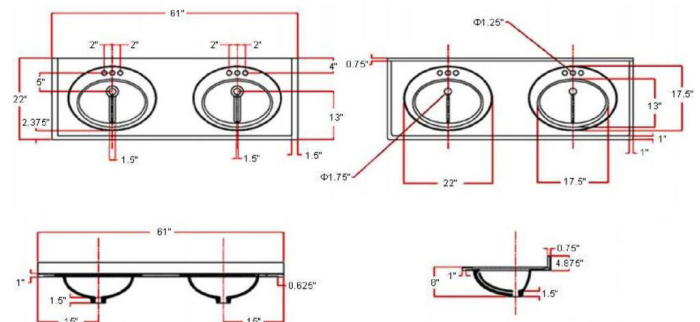

61" Cultured Marble Double Vanity Top White on White

SPECIFICATIONS

MATERIAL:	Cultured Marble
TOOLS NEEDED FOR INSTALLATION:	100% Silicone
ASSEMBLED DIMENSIONS:	11.09 in H x 61 in W x 22 in D
ASSEMBLED WEIGHT:	95.86 lbs
NUMBER OF MOUNTING HOLES:	3
BOWL MATERIAL:	Cultured Marble
BACK SPLASH INCLUDED:	Yes
NUMBER OF BOWLS:	2
BOWL DIMENSIONS:	5.63 in H x 12.4 in W x 18.7 in D
BOWL SHAPE:	Oval
SINK THICKNESS:	0.98in
MOUNTING TYPE:	Integrated
OVERFLOW HOLE:	Yes
VANITY TOP COLOR:	White on White
FAUCET TYPE:	Centerset