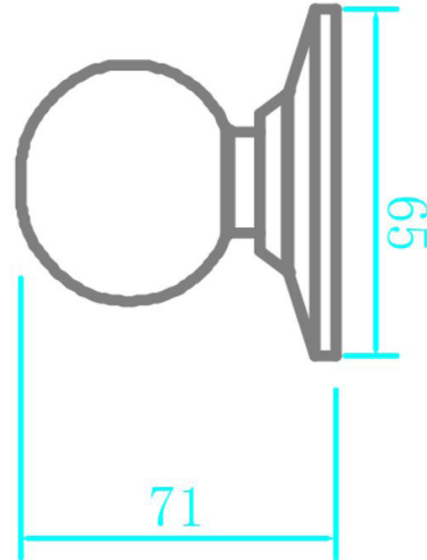

Bay Dummy Door Knob Oil Rubbed Bronze

SPECIFICATIONS

MATERIAL CONSTRUCTION:	Brass	KEYWAY:	N/A
LOCK FUNCTION:	Dummy	REMOVABLE CORE:	No
DEADBOLT FUNCTION:	N/A	LATCH FACEPLATE I:	N/A
EXTERIOR MAX PROJECTION:	2.5"	LATCH BACKSET:	N/A
INTERIOR MAX PROJECTION:	2.5"	LATCH TYPE:	N/A
KOB VS. LEVER:	Knob	LATCHBOLT THROW DISTANCE:	N/A
KNOB DIMENSIONS:	3.15" H x 1.97" W x 2" D	# PINS IN CYLINDER:	N/A
LEVER LENGTH:	N/A	ANTI-BUMP PIN INSTALLED:	N/A
ROSE DIMENSIONS:	2.56" H x 2.56" W x 2.56" D	# KEYS INCLUDED:	N/A
ROSETTE / ESCUTCHEON SHAPE:	Round	SPINDLE TYPE:	N/A
CROSS BORE:	2.13"	MOUNTING HARDWARE INCLUDED:	Yes
EDGE BORE:	1"	TOOLS NEEDED FOR INSTALLATION:	Phillips Screwdriver
HANDING:	Reversible	ASSEMBLED WEIGHT:	0.27 lbs.
REKEYABLE?:	No		