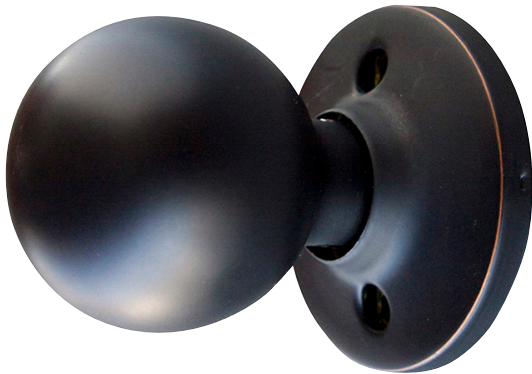

Bay Dummy Door Knob Oil Rubbed Bronze

SPECIFICATIONS

MATERIAL CONSTRUCTION:	Brass	KEYWAY:	N/A
LOCK FUNCTION:	Dummy	REMOVABLE CORE:	No
DEADBOLT FUNCTION:	N/A	LATCH FACEPLATE I:	N/A
EXTERIOR MAX PROJECTION:	2.5"	LATCH BACKSET:	N/A
INTERIOR MAX PROJECTION:	2.5"	LATCH TYPE:	N/A
KOB VS. LEVER:	Knob	LATCHBOLT THROW DISTANCE:	N/A
KNOB DIMENSIONS:	3.15" H x 1.97" W x 2" D	# PINS IN CYLINDER:	N/A
LEVER LENGTH:	N/A	ANTI-BUMP PIN INSTALLED:	N/A
ROSE DIMENSIONS:	2.56" H x 2.56" W x 2.56" D	# KEYS INCLUDED:	N/A
ROSETTE / ESCUTCHEON SHAPE:	Round	SPINDLE TYPE:	N/A
CROSS BORE:	2.13"	MOUNTING HARDWARE INCLUDED:	Yes
EDGE BORE:	1"	TOOLS NEEDED FOR INSTALLATION:	Phillips Screwdriver
HANDING:	Reversible	ASSEMBLED WEIGHT:	0.27 lbs.
REKEYABLE?:	No		