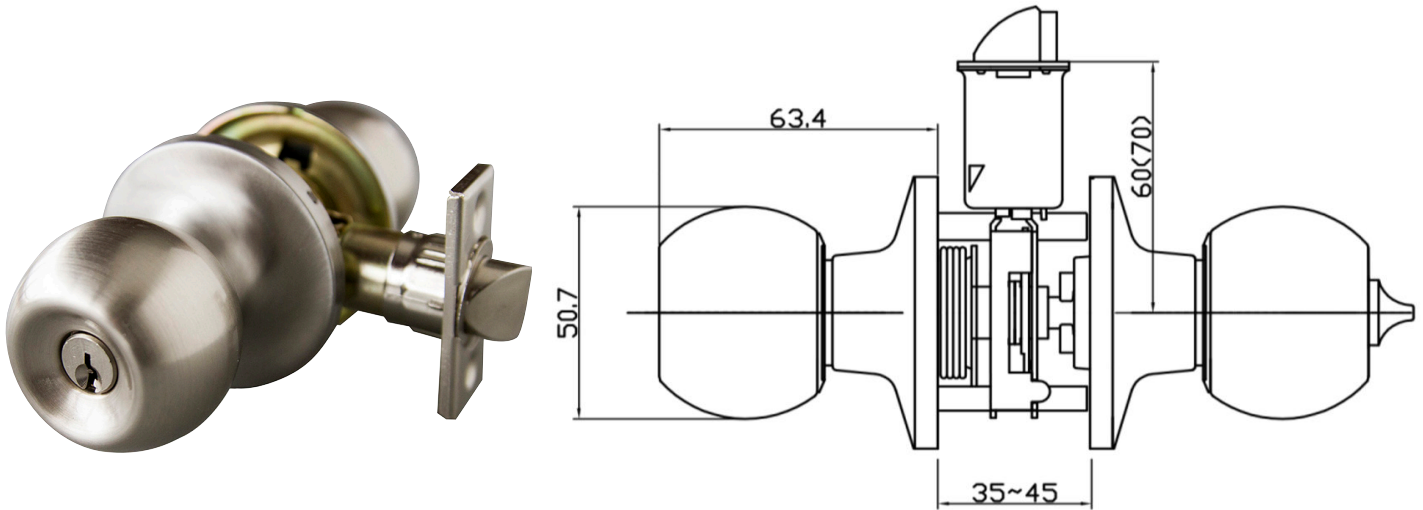

Bay 6-Way Latch Entry Door Knob Satin Nickel

SPECIFICATIONS

MATERIAL CONSTRUCTION:	Brass	KEYWAY:	KW
LOCK FUNCTION:	Entry Knob/Lever	REMOVABLE CORE:	No
DEADBOLT FUNCTION:	N/A	LATCH FACEPLATE I:	Universal (Drive In)
EXTERIOR MAX PROJECTION:	2.5"	LATCH BACKSET:	Adj; 2-3/8" - 2-3/4"
INTERIOR MAX PROJECTION:	2.7"	LATCH TYPE:	6 Way / Universal / Drive-in
KOB VS. LEVER:	Knob	LATCHBOLT THROW DISTANCE:	0.5"
KNOB DIMENSIONS:	3.15" H x 1.97" W x 2" D	# PINS IN CYLINDER:	5
LEVER LENGTH:	N/A	ANTI-BUMP PIN INSTALLED:	Yes
ROSE DIMENSIONS:	2.56" H x 2.56" W x 2.56" D	# KEYS INCLUDED:	2
ROSETTE / ESCUTCHEON SHAPE:	Round	SPINDLE TYPE:	Square
CROSS BORE:	2.13"	MOUNTING HARDWARE INCLUDED:	Yes
EDGE BORE:	1"	TOOLS NEEDED FOR INSTALLATION:	Phillips Screwdriver
HANDING:	Reversible	ASSEMBLED WEIGHT:	1.1 lbs.
REKEYABLE?:	Yes		