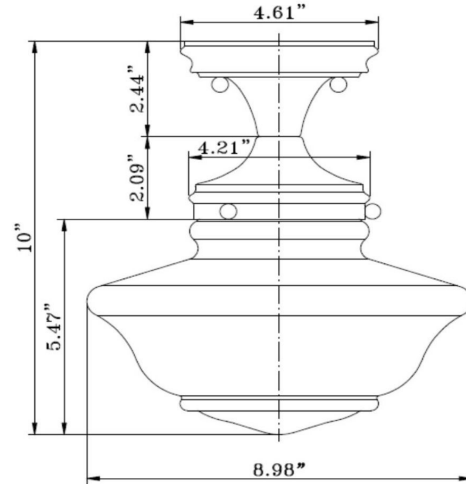

Schoolhouse Semi-Flush Ceiling Light

Oil Rubbed Bronze

SPECIFICATIONS

MOUNTING:	Semi Flush Mount	LED BRIGHTNESS (LUMENS):	N/A
SLOPED CEILING ADAPTABLE:	No	LED COLOR CORRELATED TEMPERATURE (CCT):	N/A
LAMP TYPE 1:	1 lamp 60W Incandescent A19	LED COLOR RENDERING INDEX (CRI):	N/A
BULB INCLUDED:	N/A	LED EFFICACY:	N/A
WATTS PER BULB:	60W	LED AVERAGE RATED LIFE:	N/A
TOTAL WATTAGE:	60W	ENERGY EFFICIENT:	No
DIMMABLE:	Yes	LIGHTING AMPS:	N/A
MATERIAL CONSTRUCTION:	Steel	VOLTAGE:	120V
ASSEMBLED DIMENSIONS:	10" H x 8.98" L x 8.98" D		
WEIGHT:	2.35 lbs.		
BACKPLATE DIMENSIONS:	N/A		
CANOPY/PLATE DIMENSIONS:	2.44" H x 4.61" D		
GLASS/SHADE DIMENSIONS:	5.47" H x 8.98" L x 8.98" D		
GLASS/SHADE MATERIAL:	N/A		
GLASS/SHADE TYPE:	N/A		
GLASS/SHADE COLOR:	White		