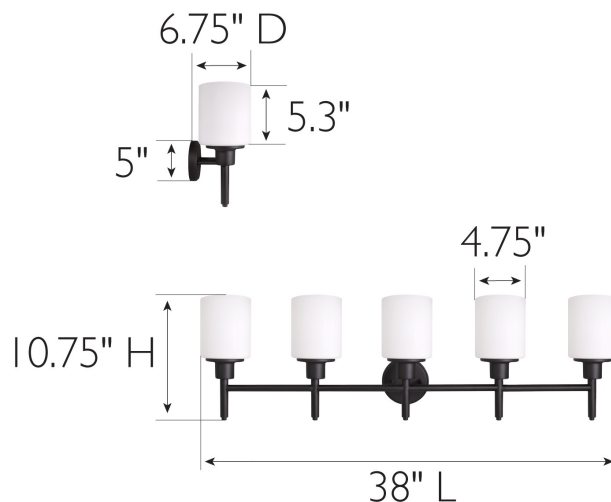

Aubrey 5-Light Vanity Light Matte Black

SPECIFICATIONS

MOUNTING:	Wall Mount	LED BRIGHTNESS (LUMENS):	N/A
SLOPED CEILING ADAPTABLE:	No	LED COLOR CORRELATED TEMPERATURE (CCT):	N/A
LAMP TYPE 1:	Incandescent	LED COLOR RENDERING INDEX (CRI):	N/A
BULB INCLUDED:	No	LED EFFICACY:	N/A
WATTS PER BULB:	60W	LED AVERAGE RATED LIFE:	N/A
TOTAL WATTAGE:	300W	ENERGY EFFICIENT:	No
DIMMABLE:	Yes	LIGHTING AMPS:	N/A
MATERIAL CONSTRUCTION:	Steel	VOLTAGE:	120V
ASSEMBLED DIMENSIONS:	10.75" H x 38" L x 6.75" D		
WEIGHT:	8.7 lbs.		
BACKPLATE DIMENSIONS:	5" H x 5" W		
CANOPY/PLATE DIMENSIONS:	N/A		
GLASS/SHADE DIMENSIONS:	5.3" H x 4.75" L x 4.75" D		
GLASS/SHADE MATERIAL:	Glass		
GLASS/SHADE TYPE:	Frosted		
GLASS/SHADE COLOR:	White		