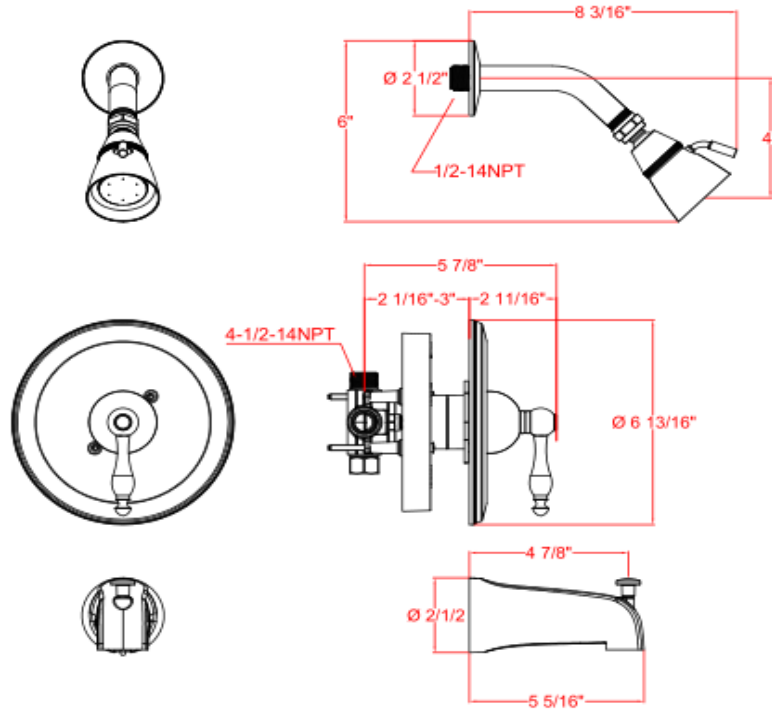

Saratoga Single Handle Tub & Shower Faucet

Specifications

Handle	Zinc handle
Tub Spout	Non-slip fit tub spout
Escutcheon	Stainless steel for polished chrom and satin nickel. Brass for Oil rubbed bronze and Brushed bronze.
Cartridge	Ceramic cartridge
Valve Kit	Pressure balance valve kit with water stop and brass plug
Waterway	Brass
Shower Head	Brass shower head
Shower Arm	Metal shower arm
Flow Rate	2.5 GPM @ 80 psi

Dimensions

Warranty & Compliances

Warranty	Lifetime Limited Warranty
IAPMO/UPC	cUPC Compliant
ASME	ASME A112.18.1/CSA B125.1
ADA	Compliant

Order Codes & Finishes/Colors

Polished Chrome	546036	
Satin Nickel (US15)	546051	
Oil Rubbed Bronze(US10B)	546028	
Brushed Bronze	546044	