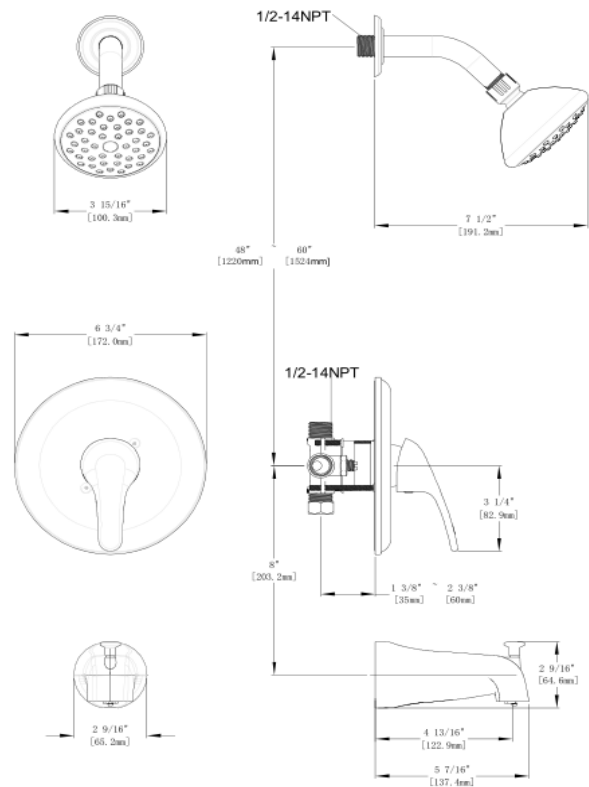

Middleton Single Handle Tub & Shower Faucet

Specifications

Handle	Zinc handle
Tub Spout	Slip fit tub spout
Escutcheon	Stainless steel material, with laser H&C letters
Cartridge	Ceramic cartridge
Valve Kit	Pressure balance valve kit with waater stop and brass plug
Waterway	Brass
Shower Head	Three function ABS shower head
Shower Arm	Stainless steel
Flow Rate	2.2 GPM @ 80 psi

Dimensions

Warranty & Compliances

Warranty	Lifetime Limited Warranty
IAPMO/UPC	cUPC Compliant
ASME	ASME A112.18.1/CSA B125.1
ADA	Compliant
Watersense	Compliant

Order Codes & Finishes/Colors

Polished Chrome	545772	
Satin Nickel (US15)	545764	
Oil Rubbed Bronze(US10B)	545756	