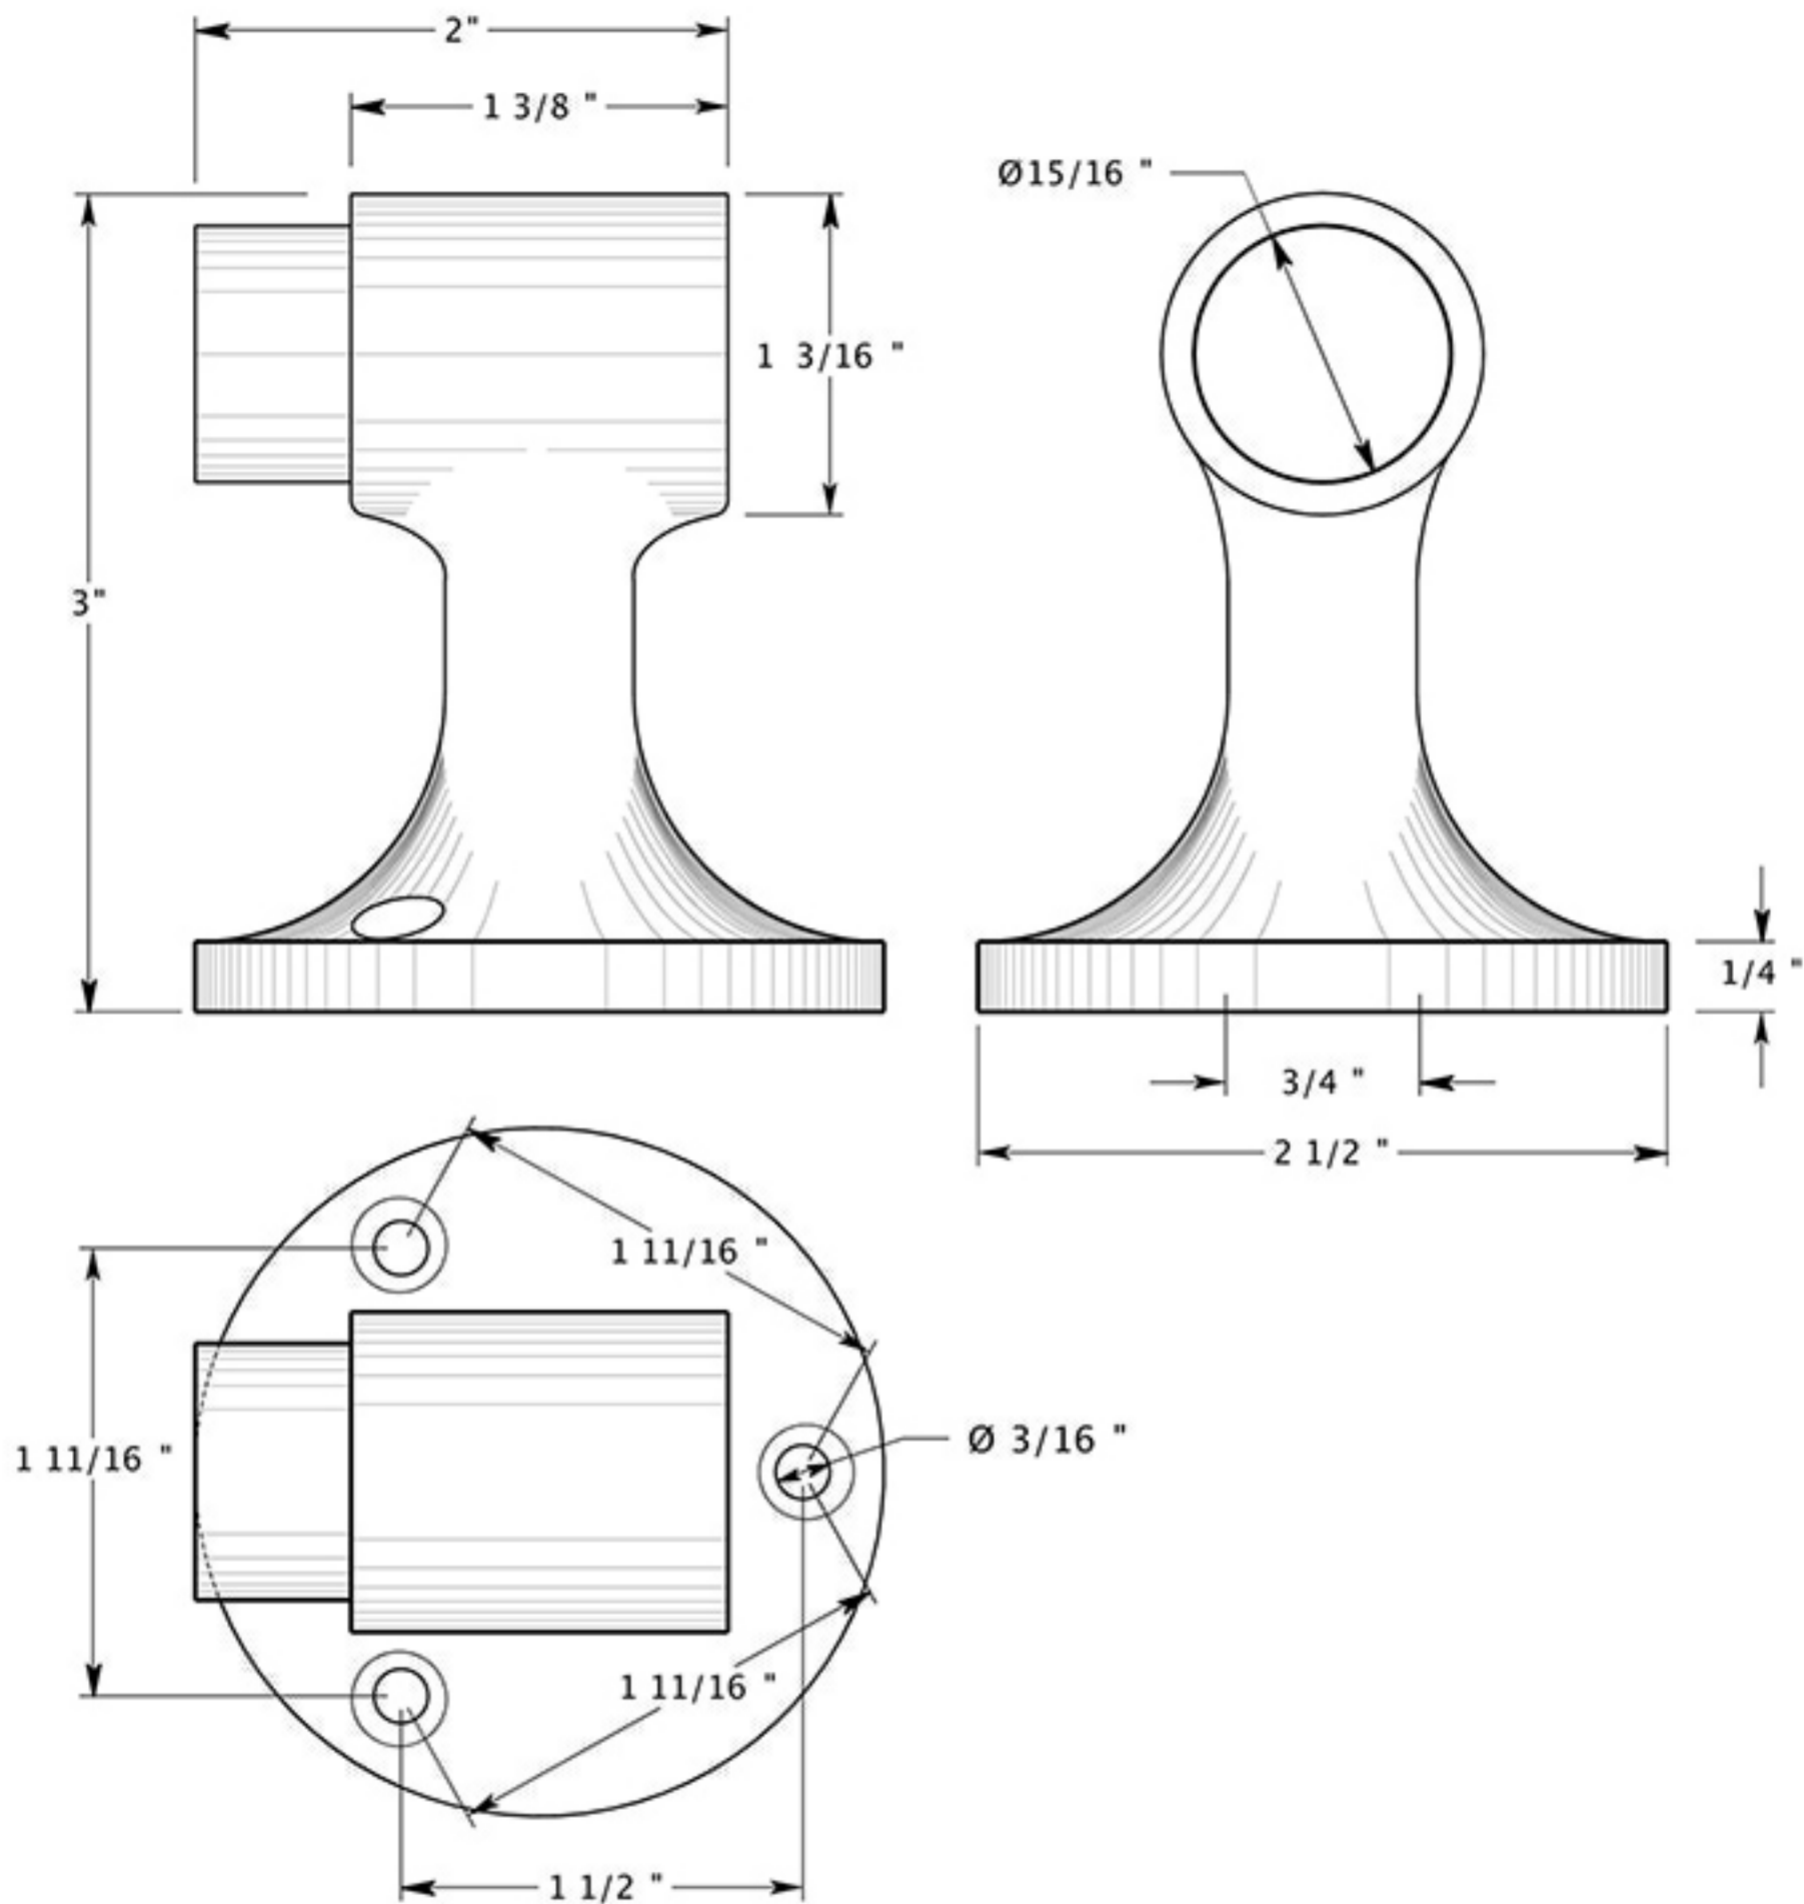

DSF3225

3" BUMPER / FLOOR MOUNT / HD / SOLID BRASS

DRAWING NOT TO SCALE

NOTE: Deltana reserves the right to constantly improve its products and is not responsible for differences between the product in-hand and the specifications contained in this drawing. We do not recommend to pre-drill holes or pre-cut woods or metals based on the drawing information if the veracity of the specifications has not been proven by the live product.