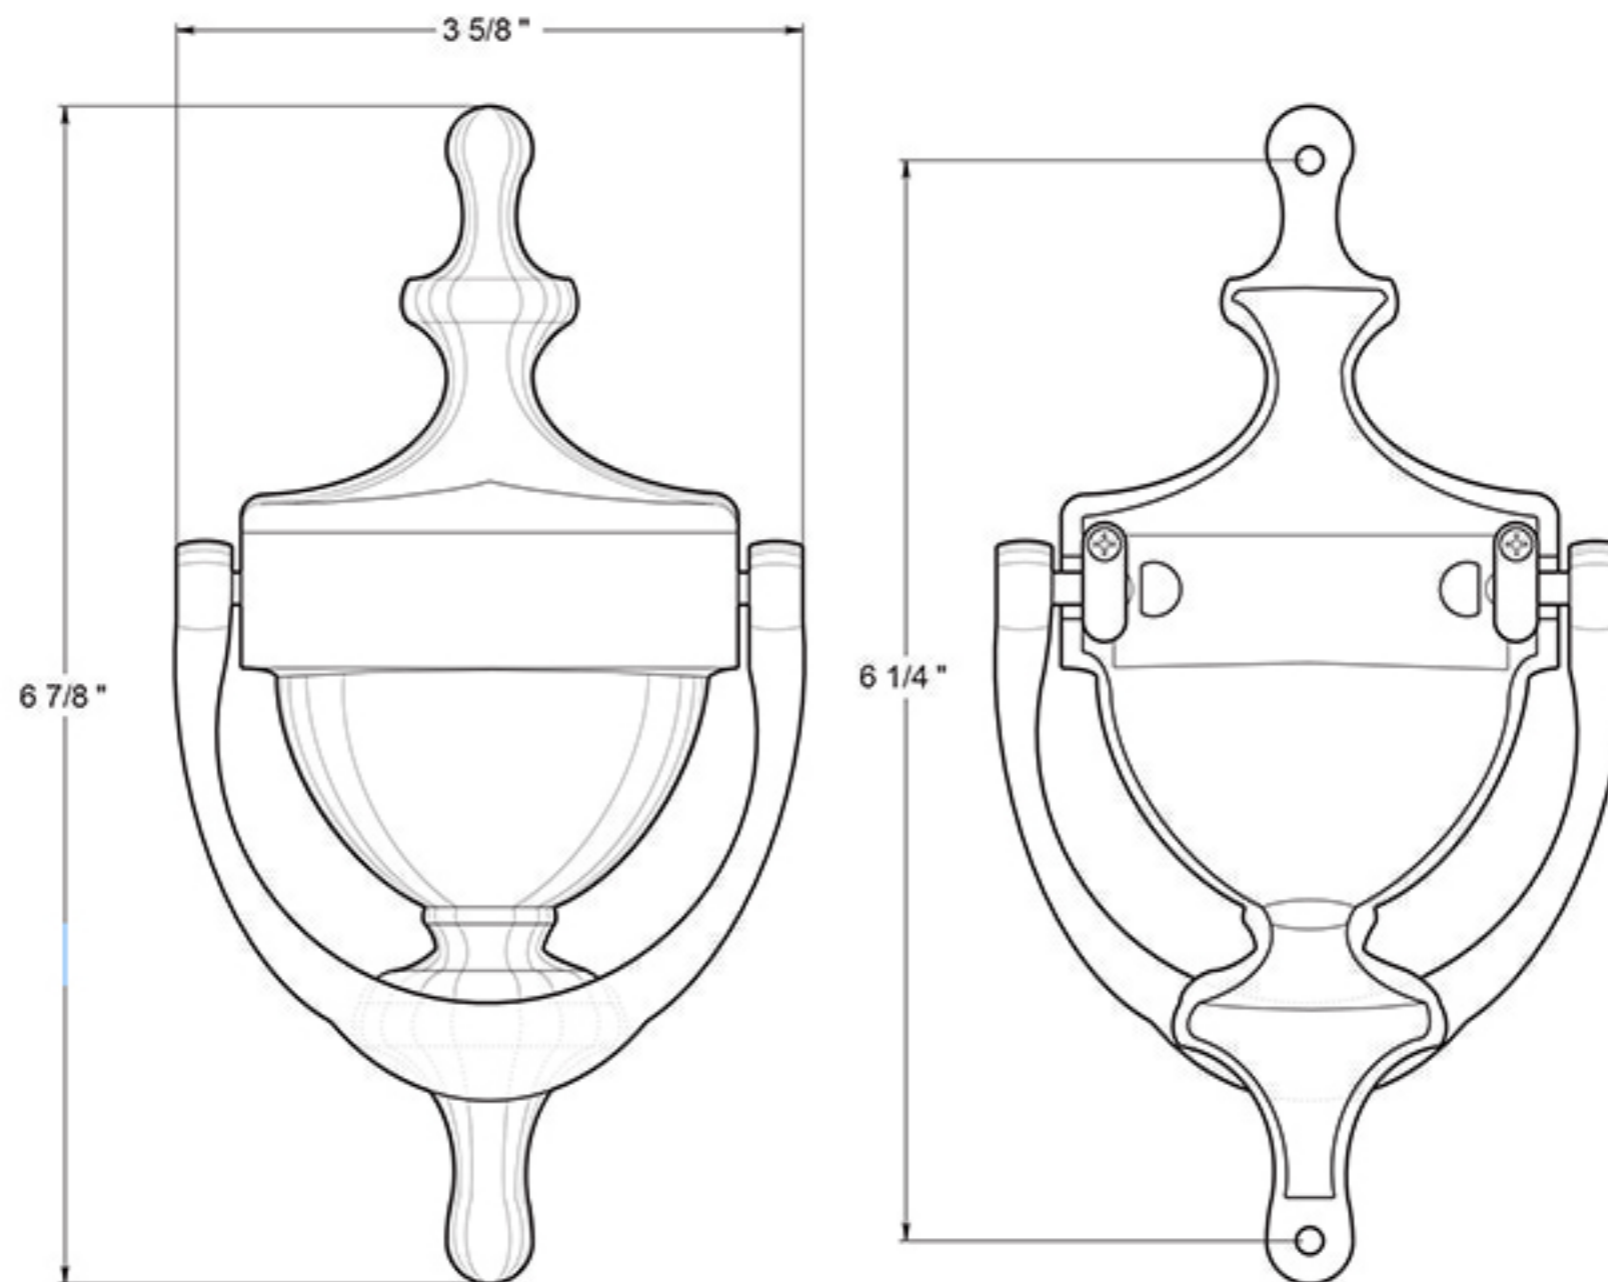

DK7356

DOOR KNOCKER / VICTORIAN / SOLID BRASS

DRAWING NOT TO SCALE

NOTE: Deltana reserves the right to constantly improve its products and is not responsible for differences between the product in-hand and the specifications contained in this drawing. We do not recommend to pre-drill holes or pre-cut woods or metals based on the drawing information if the veracity of the specifications has not been proven by the live product.