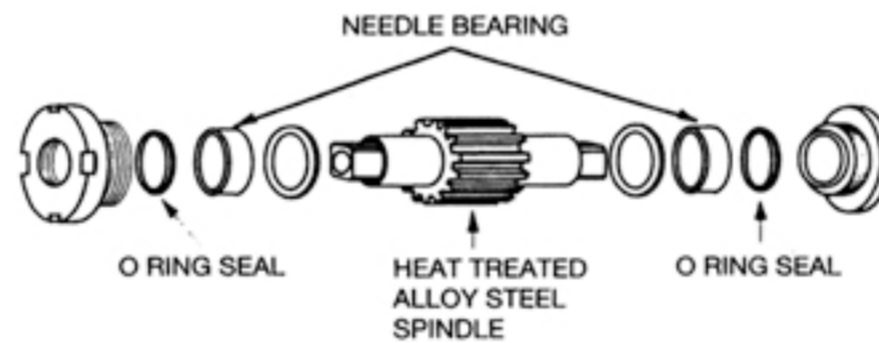

DC9000

Alumimun, Duro, White

DESCRIPTION	SIZE	
A. Length of Closer Body	113/4"	
B. Horizontal Mounting Holes	111/8"	
C. Vertical Mounting Holes	9/16"	
D. Height of Closer Body	2"	
E. Projection from Door	2 1/2"	

Engineered with reduced spring power to provide easier opening for handicapped or elderly.

CROSS REFERENCES

CAL-ROYAL	CORBIN	DORMA	LCN	LCN	NORTON	RUSSWIN	SARGENT	YALE
900 FULL COVER	120K	7800FCOV/ 7600FCOV	1460-72G	4040	8501	2820K	1230	3501