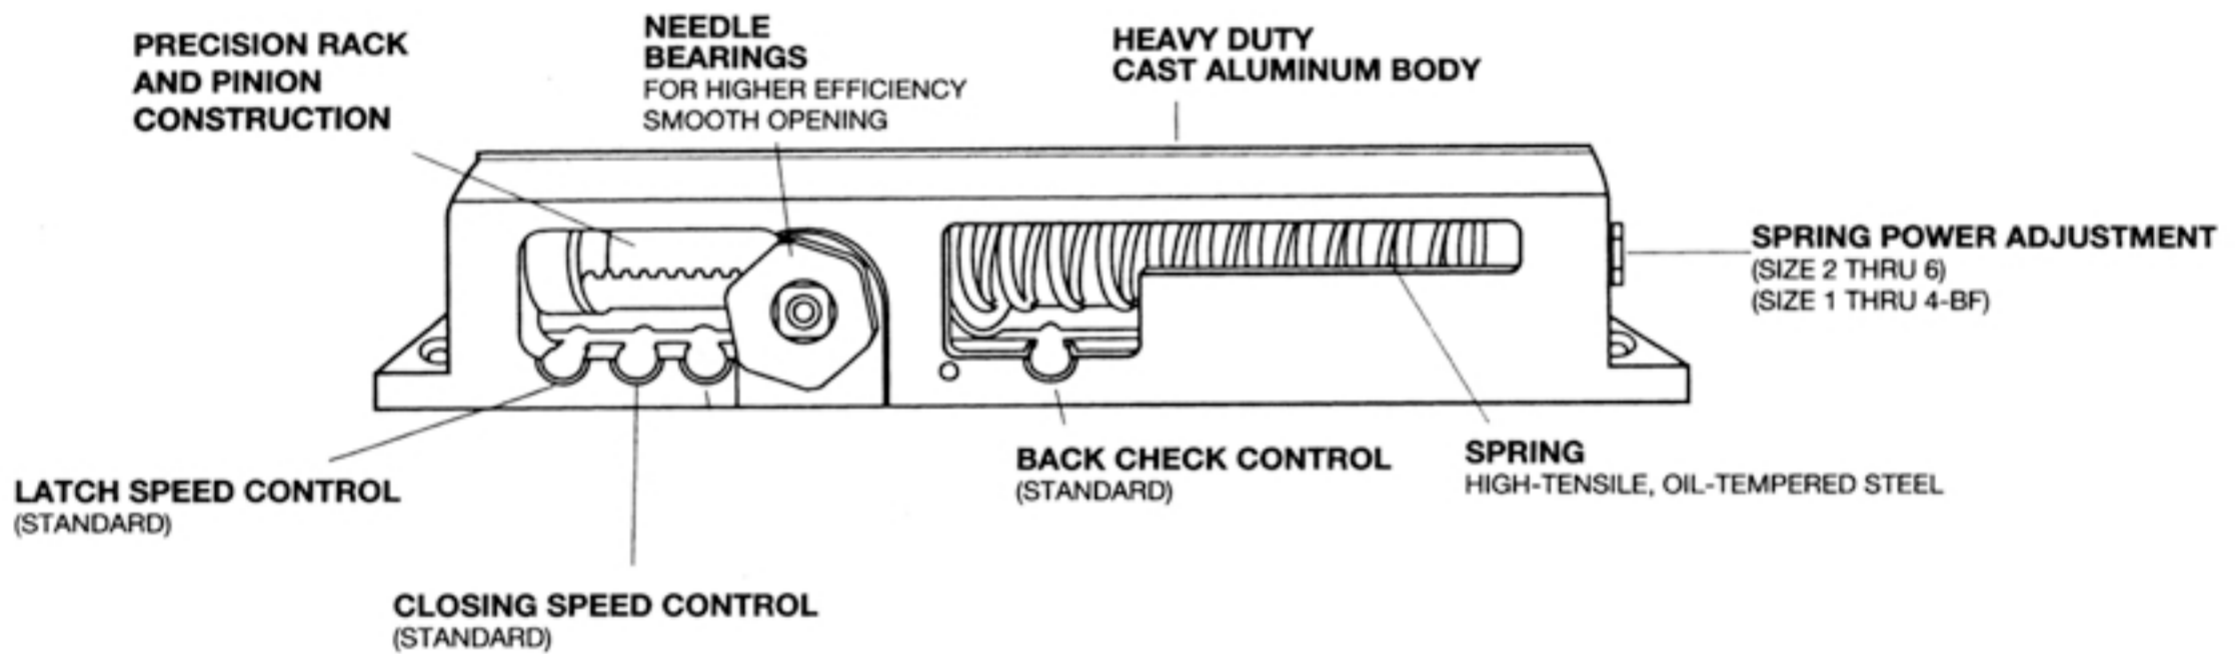

DC9000

Alumimun, Duro, White

DESCRIPTION	SIZE	
A. Length of Closer Body	113/4"	
B. Horizontal Mounting Holes	111/8"	
C. Vertical Mounting Holes	9/16"	
D. Height of Closer Body	2"	
E. Projection from Door	2 1/2"	

Engineered with reduced spring power to provide easier opening for handicapped or elderly.

CROSS REFERENCES

CAL-ROYAL	CORBIN	DORMA	LCN	LCN	NORTON	RUSSWIN	SARGENT	YALE
900 FULL COVER	120K	7800FCOV/ 7600FCOV	1460-72G	4040	8501	2820K	1230	3501