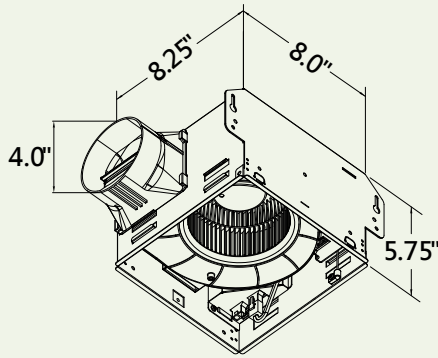

# Delta BreezGreenBuilder Ventilation Fan / Light Combo Specifications

GBR100L  
(100 CFM)

### Dimensions