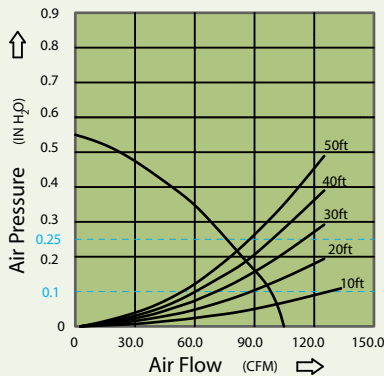

Fan Curve

Description

Low noise ceiling mount ventilating fan rated for continuous running. Fan has been awarded ENERGY STAR® Most Efficient in 2013. It is HVI, UL, and cUL certified, and can be used to comply with ASHRAE 62.2 (intermittent operation), CA Title 24, and CALGreen requirements.

Motor/Blower

- Power rating of 120volts/60Hz
- DC brushless motor engineered to run continuously
- Motor equipped with thermal cutoff fuse
- Permanently lubricated motor

Housing

- Galvanized steel body
- Detachable 4" diameter duct adapter
- Built-in backdraft damper
- Easy installation

Grille

- Attractive design using ABS material
- Attaches directly to housing with included grille bracket

Light

- 26-Watt GU24 CFL

LED Indicator

- Turn the power switch on/off to operate on/off. LED indicator will be green when power is on

Warranty

- 3-year limited warranty

Features

- For ceiling mount only, air flow of 100 CFM ($\pm 10\%$) and 1.4 sones at 0.1" static pressure
- Power consumption approximately 13.9 Watts with an efficiency rating approximately 7.1 CFM/Watt at 0.1" static pressure
- UL and cUL listed for tub/shower enclosure when used with GFCI-protected branch circuit wiring

DC Motor Technology

- Built-in soft start function to increase bearings' life
- Automatically powers off when the impeller is locked abnormally

Specifications

GBR100L	4" Duct (Standard)	
Static Pressure (Inches w.g.)	0.1	0.25
Air Flow (CFM)	100	76
Sones	1.4	1.3
Power Consumption (Watts)	13.9	11.9
Energy Efficiency (CFM/Watt)	7.1	6.3
Current (Amps)	0.23 Max	
Power Rating (V/Hz)	120 / 60	
Lamp (Watts)	26