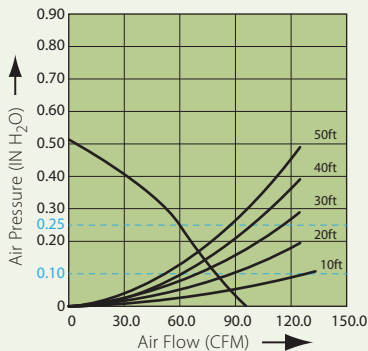

Delta BreezSignature Ventilation Fan / LED Light Combo Specifications

VFB080D4LED1
(80 CFM)

Dimensions

Fan Curve

Description

Low noise ceiling mount ventilating fan with DC Motor and light rated for continuous running. Evaluated by Underwriter Laboratories and conforms to both UL and cUL safety standards.

Motor/Blower

- Power Rating of 120volts/60Hz.
- DC Brushless motor engineered to run continuously.
- Motor equipped with thermal cutoff fuse.
- Permanently lubricated motor.

Housing

- Galvanized steel body.
- Detachable 4" diameter duct adapter.
- Built in backdraft damper.
- Easy installation.

DC Motor Technology

- Built in soft start function to increase bearings life.
- Automatically powers OFF when impeller is locked abnormally.

Specifications

VFB080D4LED1	4" Duct (Standard)	
Static Pressure (Inches w.g.)	0.1	0.25
Air Flow (CFM)	80	58
Sones	0.5	1.0
Power Consumption (Watts)	9.0	11.3
Energy Efficiency (CFM/Watt)	9.1	5.3
Speed (RPM)	898	1138
Current (Amps)	0.14 @ 120 Vac	
Power Rating (V/Hz)	120 / 60	
Lamp (Watts)	16	
Night-light (Watts)	2	