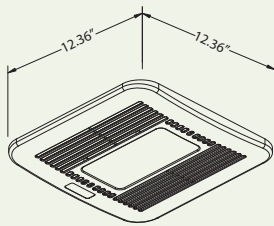

Delta BreezSignature Ventilation Fan / LED Light Combo Specifications

VFB080D4LED1
(80 CFM)

Dimensions

Fan Curve

Description

Low noise ceiling mount ventilating fan with DC Motor and light rated for continuous running. Evaluated by Underwriter Laboratories and conforms to both UL and cUL safety standards.