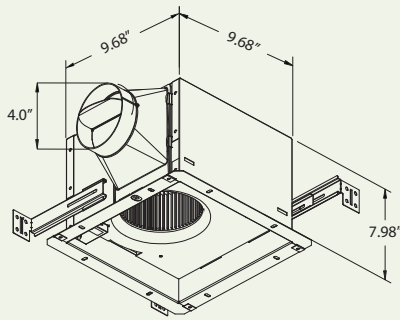

Delta BreezSignature Ventilation Fan / LED Light Combo Specifications

VFB080D4LED1
(80 CFM)

Dimensions

Fan Curve

Description

Low noise ceiling mount ventilating fan with DC Motor and light rated for continuous running. Evaluated by Underwriter Laboratories and conforms to both UL and cUL safety standards.