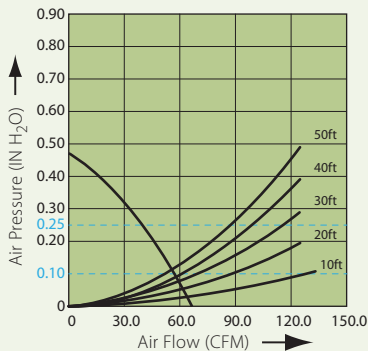

Fan Curve

Description

Low noise ceiling mount ventilating fan with DC Motor and light rated for continuous running. Evaluated by Underwriter Laboratories and conforms to both UL and cUL safety standards.

Motor/Blower

- Power Rating of 120volts/60Hz.
- DC Brushless motor engineered to run continuously.
- Motor equipped with thermal cutoff fuse.
- Permanently lubricated motor.

Housing

- Galvanized steel body.
- Detachable 4" diameter duct adapter.
- Built in backdraft damper.
- Easy installation.

Grille

- Attractive design using ABS material.
- Attaches directly to housing with included grille bracket.

Light

- One GU24 26-Watt compact fluorescent lamp included.

LED Indicator

- Turn on the power to operate ON/OFF, and LED indicator is Green.

Warranty

- 3 year limited warranty.

Features

- For ceiling mount only, air flow of 50 CFM ($\pm 10\%$) and < 0.3 Sones at 0.1" static pressure.
- Power consumption approximately 4.3 Watts with an efficiency rating approximately 12.2 CFM/Watt at 0.1" static pressure.
- Duct diameter no less than 4".
- UL and cUL listed for tub/shower enclosure when used with GFCI branch circuit wiring.

DC Motor Technology

- Built in soft start function to increase bearings life.
- Automatically powers OFF when impeller is locked abnormally.

Specifications

VFB050C4L1	4" Duct (Standard)	
Static Pressure (Inches w.g.)	0.1	0.25
Air Flow (CFM)	50	38
Sones	<0.3	0.7
Power Consumption (Watts)	4.3	5.8
Energy Efficiency (CFM/Watt)	12.2	7.0
Speed (RPM)	854	1129
Current (Amps)	0.05 @ 120 Vac	
Power Rating (V/Hz)	120 / 60	
Lamp (Watts)	26