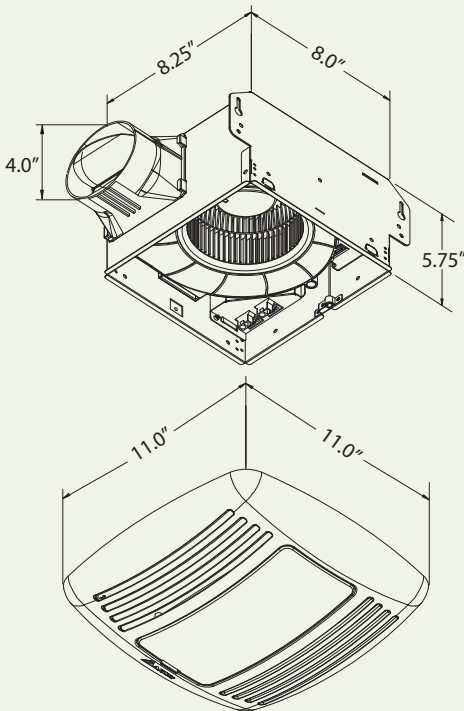

# Delta BreezGreenBuilder Ventilation Fan / Light Combo Specifications

VFB050C4L1  
(50 CFM)

## Dimensions