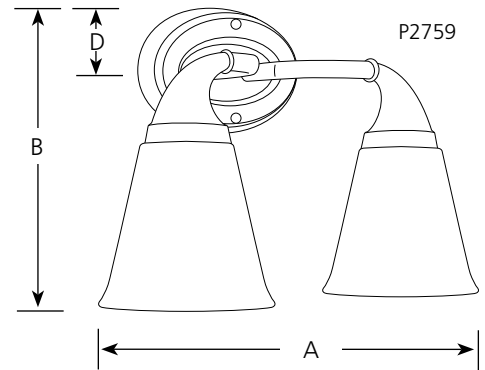

	Type _____			
	-03	-09	-15	-74
P2758	<input type="checkbox"/>	<input type="checkbox"/>	<input type="checkbox"/>	<input type="checkbox"/>
P2759	<input type="checkbox"/>	<input type="checkbox"/>	<input type="checkbox"/>	<input type="checkbox"/>
P2760	<input type="checkbox"/>	<input type="checkbox"/>	<input type="checkbox"/>	<input type="checkbox"/>

Catalog No.	Finish				Lamping	Dimensions (Inches)			
	Aged Pewter	Brushed Nickel	Polished Chrome	Venetian Bronze		A	B	C	D
P2758	-03	-09	-15	-74	1 (m) 100w	5-7/8	10-7/16	7-1/2	8-1/8
P2759	-03	-09	-15	-74	2 (m) 100w	15-5/8	10-3/8	7-1/2	8-1/8
P2760	-03	-09	-15	-74	3 (m) 100w	25-3/8	10-3/8	7-1/2	8-1/8

**Specifications:**

General

- Etched tapered glass shades
- Curved trumpet shaped arms
- Coordinates with Delta's Lahara faucet design
- Mounts in "up" or "down" position
- All finishes are plated
- Steel construction
- Companion chandelier, pendant, and bath and vanity units

Mounting

- Wall mounted
- Canopy covers a standard 4" hexagonal recessed outlet box
- Mounting strap for outlet box included

Electrical

- Medium based ceramic sockets
- Pre-wired

Labeling

- UL-CUL damp location listed