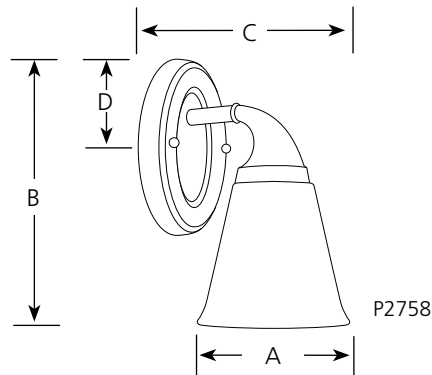

	Type _____			
	-03	-09	-15	-74
P2758	<input type="checkbox"/>	<input type="checkbox"/>	<input type="checkbox"/>	<input type="checkbox"/>
P2759	<input type="checkbox"/>	<input type="checkbox"/>	<input type="checkbox"/>	<input type="checkbox"/>
P2760	<input type="checkbox"/>	<input type="checkbox"/>	<input type="checkbox"/>	<input type="checkbox"/>

Catalog No.	Finish				Lamping	Dimensions (Inches)			
	Aged Pewter	Brushed Nickel	Polished Chrome	Venetian Bronze		A	B	C	D
P2758	-03	-09	-15	-74	1 (m) 100w	5-7/8	10-7/16	7-1/2	8-1/8
P2759	-03	-09	-15	-74	2 (m) 100w	15-5/8	10-3/8	7-1/2	8-1/8
P2760	-03	-09	-15	-74	3 (m) 100w	25-3/8	10-3/8	7-1/2	8-1/8

**Specifications:**

General

- Etched tapered glass shades
- Curved trumpet shaped arms
- Coordinates with Delta's Lahara faucet design
- Mounts in "up" or "down" position
- All finishes are plated
- Steel construction
- Companion chandelier, pendant, and bath and vanity units

Mounting

- Wall mounted
- Canopy covers a standard 4" hexagonal recessed outlet box
- Mounting strap for outlet box included

Electrical

- Medium based ceramic sockets
- Pre-wired

Labeling

- UL-CUL damp location listed