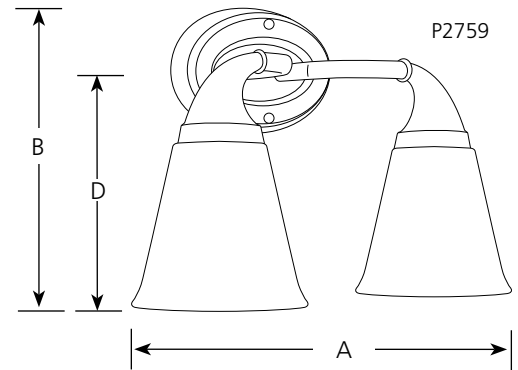

	Type _____			
	-03	-09	-15	-74
P2758	<input type="checkbox"/>	<input type="checkbox"/>	<input type="checkbox"/>	<input type="checkbox"/>
P2759	<input type="checkbox"/>	<input type="checkbox"/>	<input type="checkbox"/>	<input type="checkbox"/>
P2760	<input type="checkbox"/>	<input type="checkbox"/>	<input type="checkbox"/>	<input type="checkbox"/>

Catalog No.	Finish				Lamping	Dimensions (Inches)			
	Aged Pewter	Brushed Nickel	Polished Chrome	Venetian Bronze		A	B	C	D
P2758	-03	-09	-15	-74	1 (m) 100w	5-7/8	10-1/2	7-1/2	6-7/8
P2759	-03	-09	-15	-74	2 (m) 100w	15-5/8	10-3/8	7-1/2	8-1/8
P2760	-03	-09	-15	-74	3 (m) 100w	25-3/8	10-3/8	7-1/2	8-1/8

**Specifications:**

General

- Etched tapered glass shades: 5-7/8" dia. x 5-1/2" ht.
- Curved trumpet shaped arms
- Coordinates with Delta's Lahara faucet design
- Mounts in "up" or "down" position
- All finishes are plated
- Steel construction
- Companion close-to-ceiling

Mounting

- Wall mounted
- Canopy covers a standard 4" hexagonal recessed outlet box
- Mounting strap for outlet box included
- Oval backplate is 7" dia. x 4-5/8" ht.

Electrical

- Medium based ceramic sockets
- Pre-wired