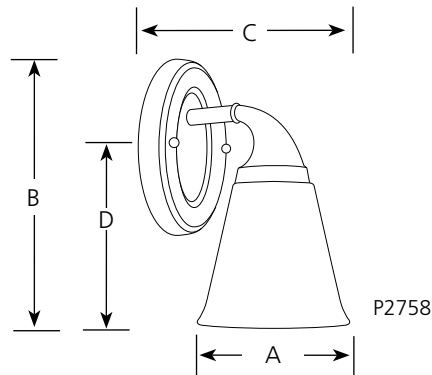

	Type _____			
	-03	-09	-15	-74
P2758	<input type="checkbox"/>	<input type="checkbox"/>	<input type="checkbox"/>	<input type="checkbox"/>
P2759	<input type="checkbox"/>	<input type="checkbox"/>	<input type="checkbox"/>	<input type="checkbox"/>
P2760	<input type="checkbox"/>	<input type="checkbox"/>	<input type="checkbox"/>	<input type="checkbox"/>

Catalog No.	Finish				Lamping	Dimensions (Inches)			
	Aged Pewter	Brushed Nickel	Polished Chrome	Venetian Bronze		A	B	C	D
P2758	-03	-09	-15	-74	1 (m) 100w	5-7/8	10-1/2	7-1/2	6-7/8
P2759	-03	-09	-15	-74	2 (m) 100w	15-5/8	10-3/8	7-1/2	8-1/8
P2760	-03	-09	-15	-74	3 (m) 100w	25-3/8	10-3/8	7-1/2	8-1/8

**Specifications:**

General

- Etched tapered glass shades: 5-7/8" dia. x 5-1/2" ht.
- Curved trumpet shaped arms
- Coordinates with Delta's Lahara faucet design
- Mounts in "up" or "down" position
- All finishes are plated
- Steel construction
- Companion close-to-ceiling

Mounting

- Wall mounted
- Canopy covers a standard 4" hexagonal recessed outlet box
- Mounting strap for outlet box included
- Oval backplate is 7" dia. x 4-5/8" ht.

Electrical

- Medium based ceramic sockets
- Pre-wired