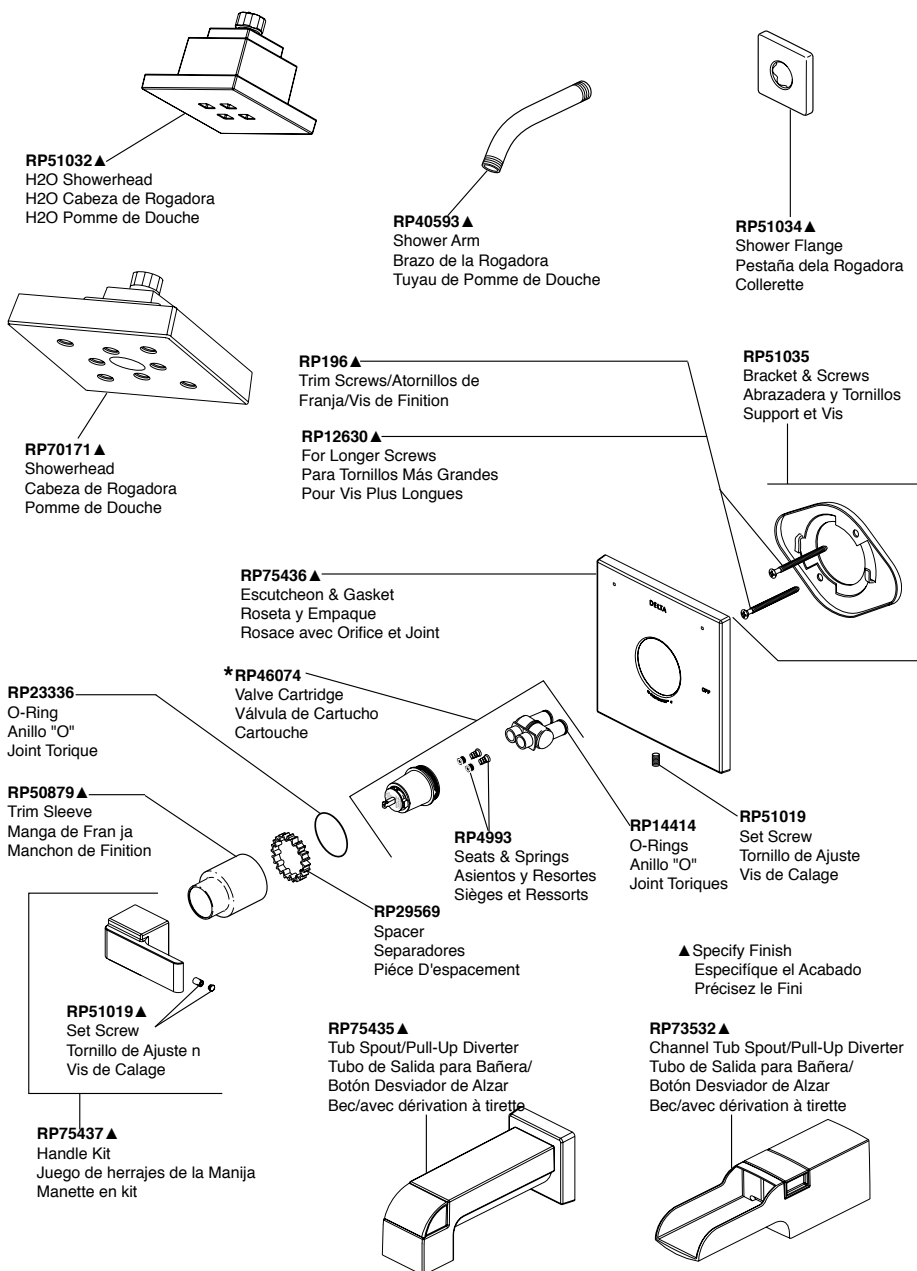

T14067, T14267, T14267-H2O, T14267-LHD, T14467, T144667-H2O, T14467-LHD Models / Modelos / Modèles