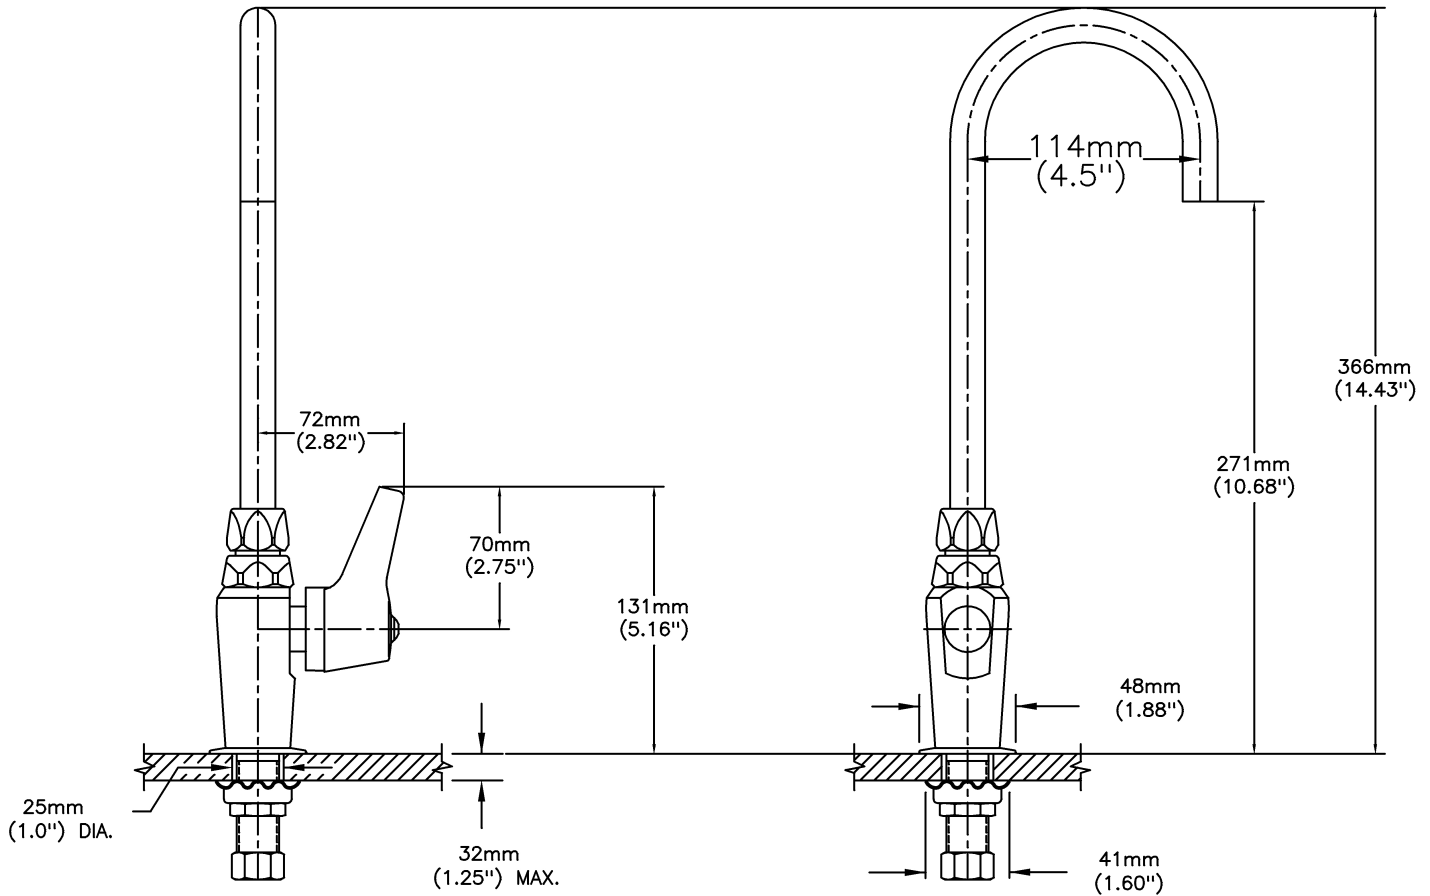

Sink Faucet Deckmount CER-TECK®

Model No: 27C678

COMPLIES WITH:

- CSA certified.
- Complies to ASME A112.18.1/CSA B125.1
- (Contact Delta Representative for State and/or Local Approvals)

NOTES:

Verified to <0.25% Pb average wetted surface regulations

CAV/T Compliance:

This product is ONLY available as CAV/T Compliant product

(Dimensional drawing on following page)

SPECIFICATION:

- CAST BRASS single pantry faucet
- Single hole mount
- Polished chrome plate finish, spout and trim
- Cer-Teck® ceramic structure
- Metal hold-down package
- Spout: R2 - Smooth End Gooseneck spout- 4.5" radius-Standard rigid/swivel field installation- Vandal resistant .090" wall thickness(R2)
- Outlet#: 7 - Smooth Spout End with Laminar Flow Control in Spout Base - 1.0 GPM (3.8L/min)
- Handle#: 8 - Self-closing 70 mm (2-3/4") Lever Blade Handles-Metal-Color indexed-Vandal resistant screws

OPERATION:

- Not Available

Delta reserves the right (1) to make changes to specifications and materials, and (2) to change or discontinue models, both without notice or obligation. Dimensions are for reference. Measurement may vary plus or minus 6mm(0.25"). Mounting locations are suggested only. Check with local codes for requirements in your area. This spec was produced July 18, 2013.

INLET FOR 3/8" OR 1/2" FLEXIBLE RISER
OR 1/2-14 NPSM COUPLING NUT (SUPPLIED)

Delta reserves the right (1) to make changes to specifications and materials, and (2) to change or discontinue models, both without notice or obligation. Dimensions are for reference. Measurement may vary plus or minus 6mm(0.25"). Mounting locations are suggested only. Check with local codes for requirements in your area. This spec was produced July 18, 2013.