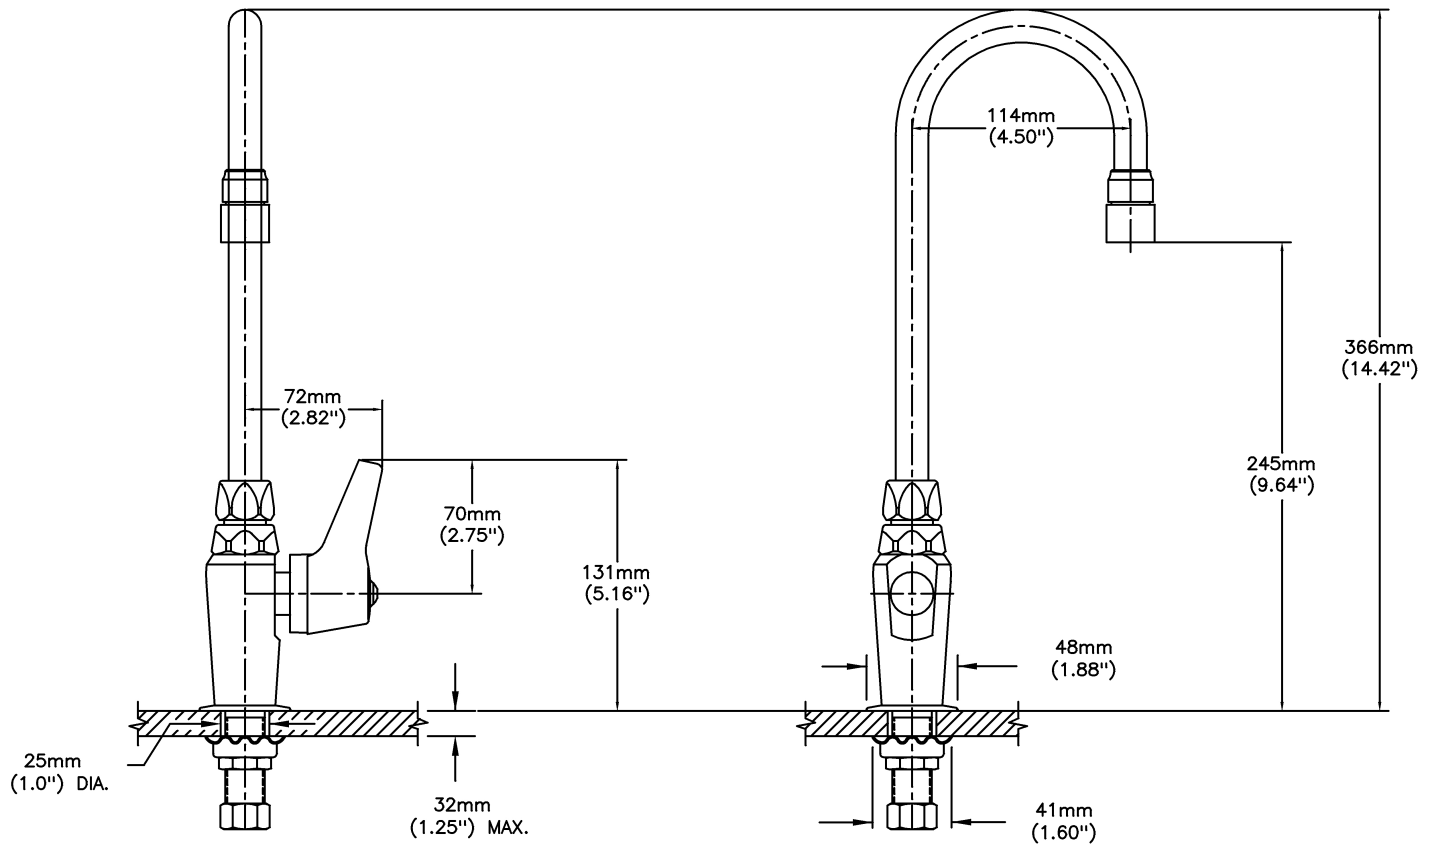

Sink Faucet Deckmount

CER-TECK®

Model No: 27C623

COMPLIES WITH:

- CSA certified.
- Complies to ASME A112.18.1/CSA B125.1
- (Contact Delta Representative for State and/or Local Approvals)
- 2 3/4" lever blade handle ADA compliant and meets Handicapped Accessibility Standard ICC/ANSI A117.1 of less than 5 lbs. operating force

SPECIFICATION:

- CAST BRASS single pantry faucet
- Single hole mount
- Polished chrome plate finish, spout and trim
- Cer-Teck® ceramic structure
- Metal hold-down package
- Spout#: 6 - Gooseneck spout-4.5" radius -Standard rigid/swivel field installation-Vandal resistant .090" wall thickness(R2)
- Outlet#: 2 - Vandal Res. Laminar Flow Outlet- 1.5 GPM (5.7 L/Min) flow rate at 60 psi- with Antimicrobial by Agion®
- Handle#: 3 - 70 mm (2-3/4") Lever Blade Handle-Metal-Color indexed-Vandal resistant screws

Delta reserves the right (1) to make changes to specifications and materials, and (2) to change or discontinue models, both without notice or obligation. Dimensions are for reference. Measurement may vary plus or minus 6mm(0.25"). Mounting locations are suggested only. Check with local codes for requirements in your area. This spec was produced July 18, 2013.

INLET FOR 3/8" OR 1/2" FLEXIBLE RISER
OR 1/2-14 NPSM COUPLING NUT (SUPPLIED)

Delta reserves the right (1) to make changes to specifications and materials, and (2) to change or discontinue models, both without notice or obligation. Dimensions are for reference. Measurement may vary plus or minus 6mm(0.25"). Mounting locations are suggested only. Check with local codes for requirements in your area. This spec was produced July 18, 2013.