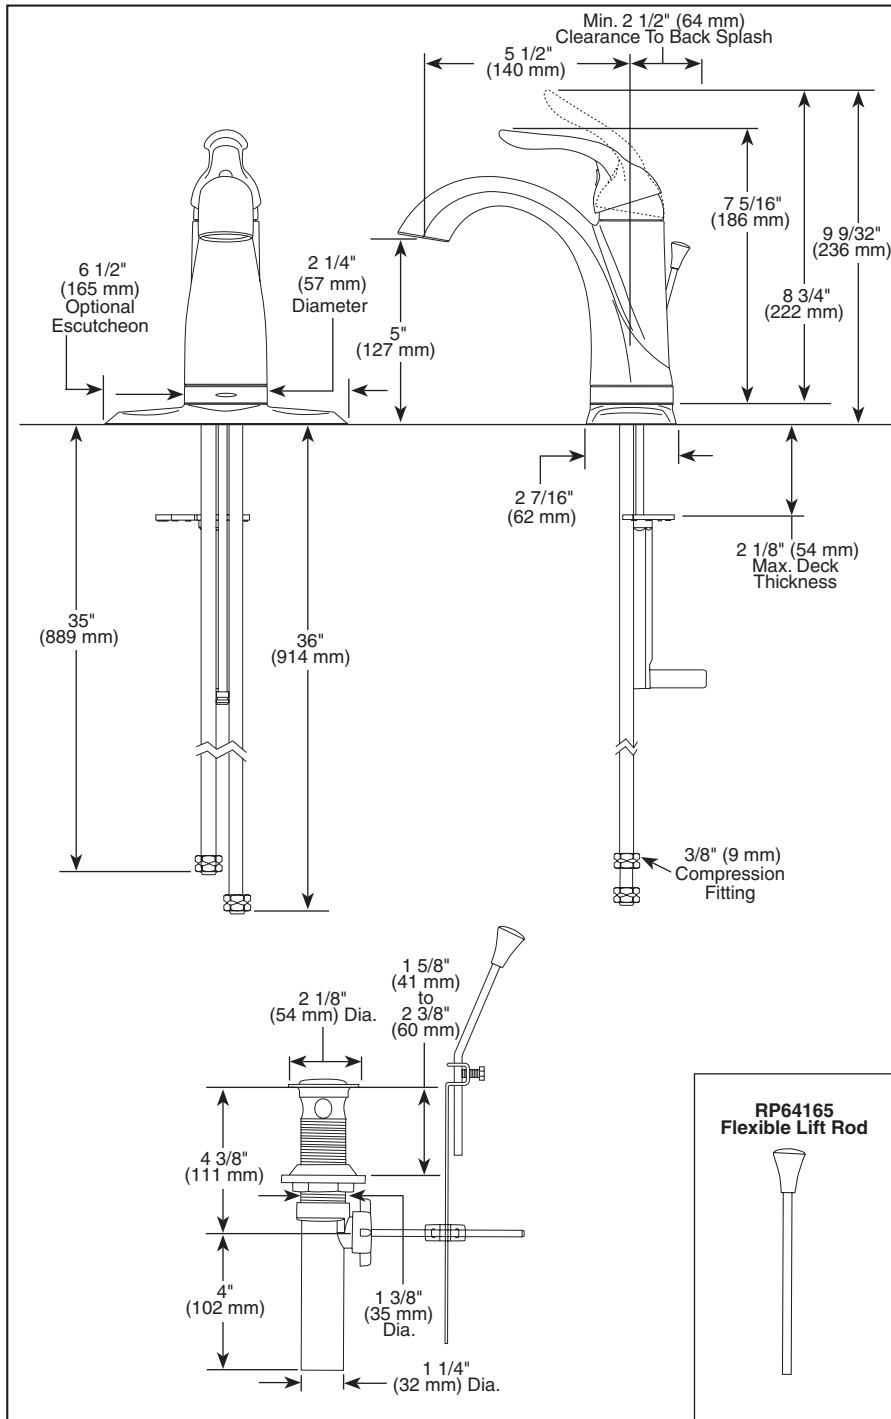

# LAVATORY FAUCETS

- Lahara® Bath Collection
- DIAMOND Seal® Technology
- Single Handle Deck Mount
- 1 or 3 Hole Mount  
(Optional 6 1/2" Escutcheon Included)
- Touch2O.xt™ Technology

Submitted Model No.: \_\_\_\_\_

## STANDARD SPECIFICATIONS:

- Single handle lavatory deck faucet.
- 1 or 3 hole mount (6 1/2" (165 mm) escutcheon plate included).
- 5 1/2" (140 mm) long spout.
- 1 1/8" minimum - 1 1/2" maximum hole size.
- Lever handle. Control mechanism is the diamond embedded ceramic disc cartridge.
- Control handle shall return to neutral position when valve is turned off.
- 3/8" O.D. straight, staggered pex supply tubes 35" (889 mm) and 36" (914 mm) long.
- Maximum 1.5 gpm flowrate @ 60 PSI.
- Models include polypropylene pop-up.
- Delta Touch2O.xt™ Technology or proximity sensing technology controls water flow.
- Blue light flashes for proximity activation and solid blue for touch activation.
- On-Off indicator light signals when batteries are low.
- Uses 4 AA batteries (included).