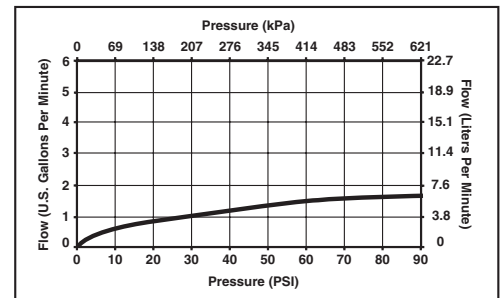

55 E. 111th Street, Indianapolis, Indiana 46280
350 South Edgeware Road, St. Thomas, ON N5P 4L1
© 2011 Masco Corporation of Indiana

▲ Designate Proper Finish Suffix

Delta reserves the right (1) to make changes in specifications and materials, and (2) to change or discontinue models, both without notice or obligation. Dimensions are for reference only. See current full-line price book or www.specselect.com for finish options and product availability.