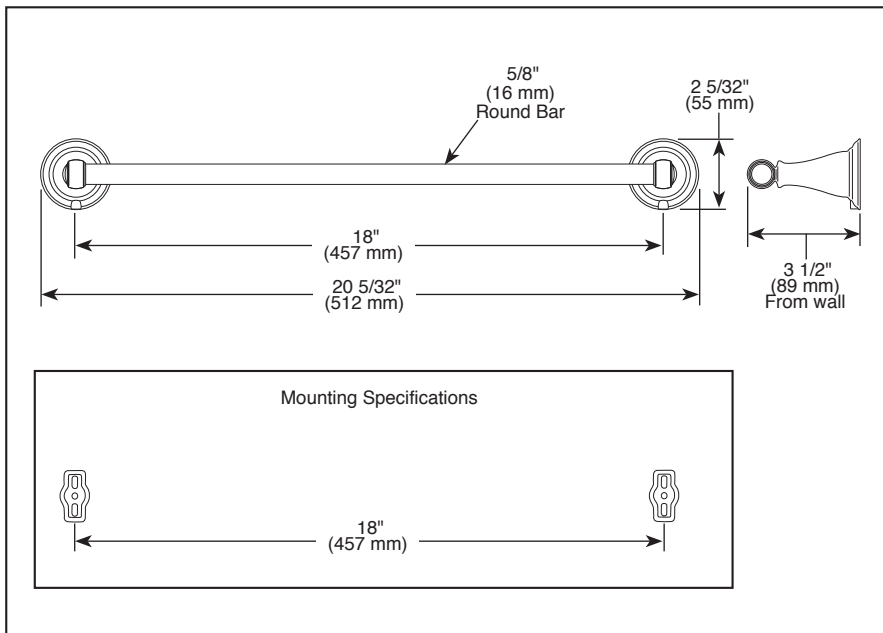

## ACCESSORIES

- Windemere® Bath Collection
- 18" Towel Bar

Submitted Model No.: \_\_\_\_\_  
Specific Features: \_\_\_\_\_

▲ Designate Proper Finish Suffix

### STANDARD SPECIFICATIONS:

- Wood blocking is preferable behind all wall surfaces. If wood blocking is not available, the following fasteners are suggested: Tile/Masonry-Plastic or lead Anchors Plaster/drywall-Toggle bolts.
- Mounting hardware and mounting template included with product.