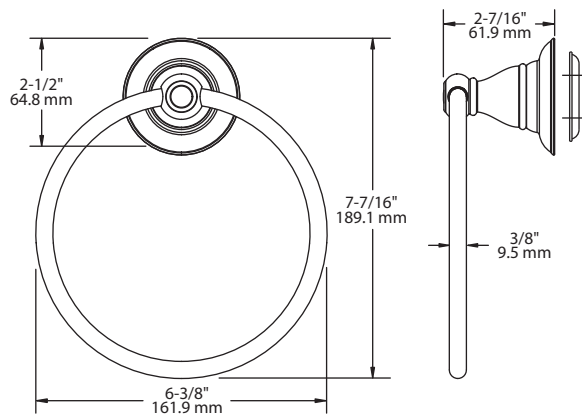

## TOWEL RING

**MATERIALS:** Post - Zinc Alloy  
Ring - Steel  
Wall Plate - Steel, Zinc Plated

**INSTALLATION:** Mount wall plate bracket(s) per installation instructions with supplied fasteners. Slip product over wall plate(s) and tighten set screws until secure.

**SPECIFICATION:** Surface mounted soap dish shall be model \_\_\_\_\_  
(fill in model number) by Liberty Hardware Manufacturing Corporation.

see what Delta can do™